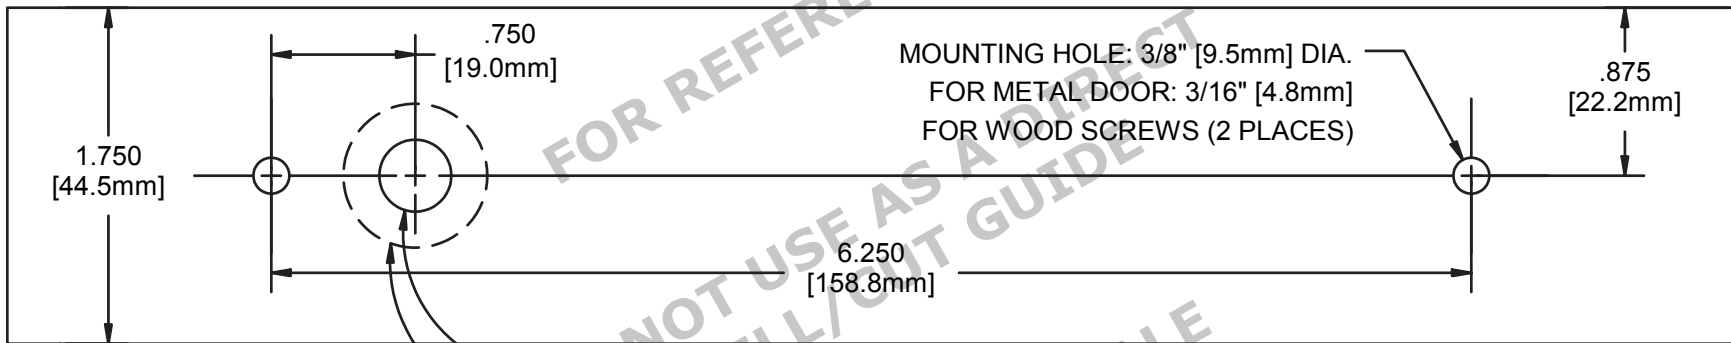

Template for TOUCH SENSE HANDLE

TO ORIENT TEMPLATE, NOTE THAT THE ALUMINUM HANDLE PROTRUDES IN THIS DIRECTION

3/8" [9.5mm] DIA. HOLE FOR CABLE (TSH Series)
3/4" [19.0mm] DIA. HOLE FOR CABLE (EL-TSH Series)