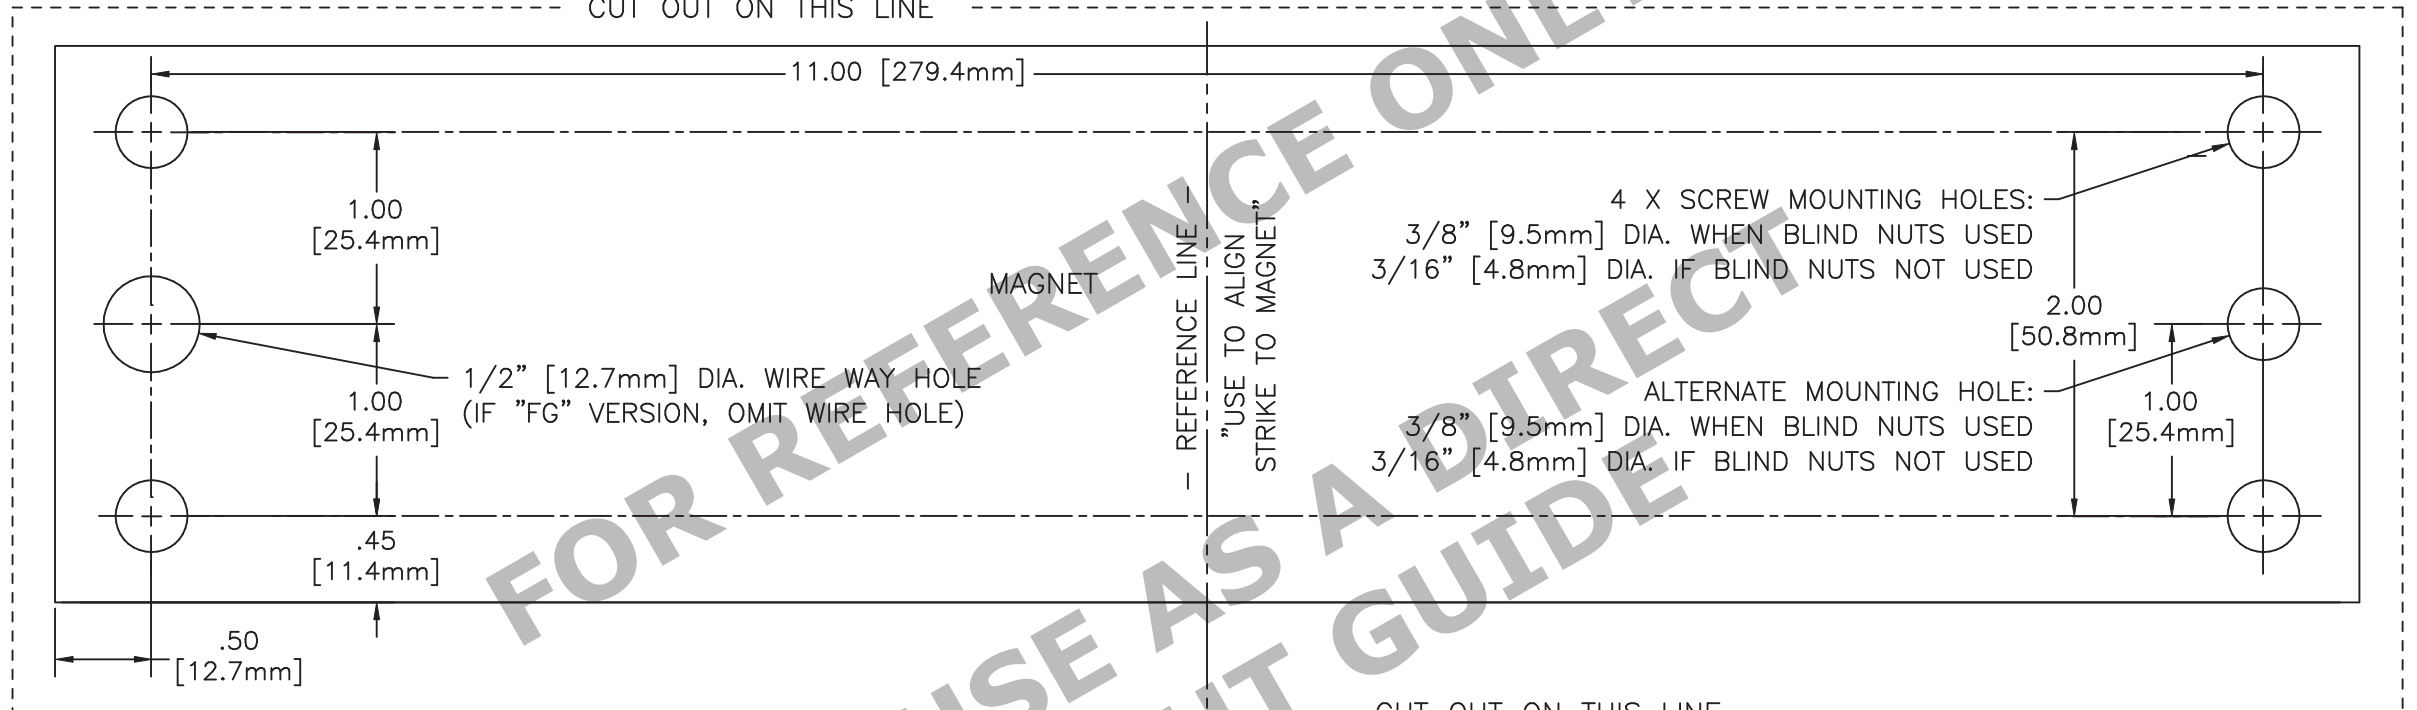

TEMPLATE FOR 82F SERIES MAGNALOCK (FACE MOUNT)

!!! WARNING: DO NOT DRILL INTO MAGNET OR STRIKE FOR ANY REASON !!!

DO NOT PHOTOCOPY TEMPLATE (dimensions will change)

CUT OUT ON THIS LINE

SECURITRON
ASSA ABLOY