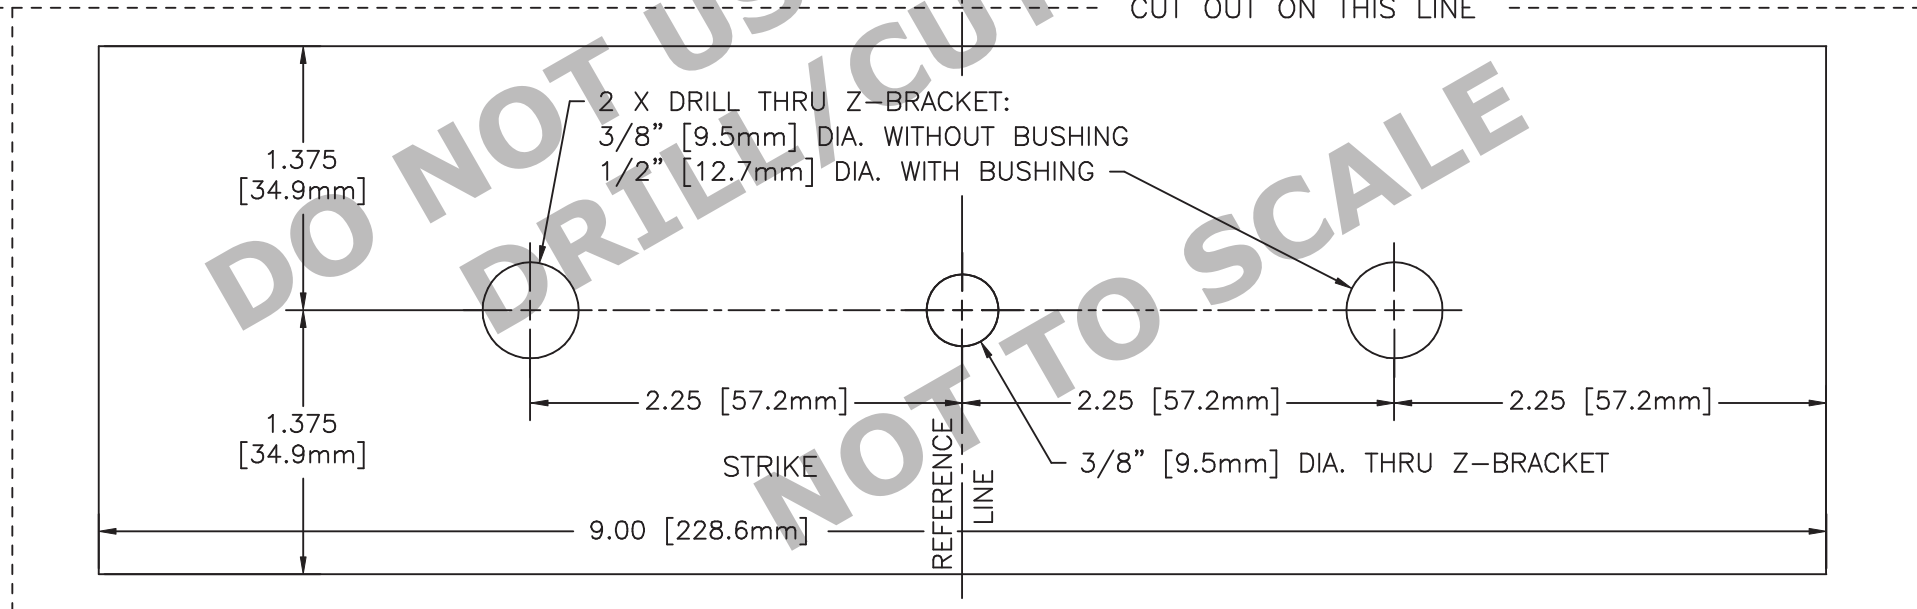

TEMPLATE FOR 82F SERIES MAGNALOCK (FACE MOUNT)

!!! WARNING: DO NOT DRILL INTO MAGNET OR STRIKE FOR ANY REASON !!!

DO NOT PHOTOCOPY TEMPLATE (dimensions will change)

CUT OUT ON THIS LINE

SECURITRON
ASSA ABLOY