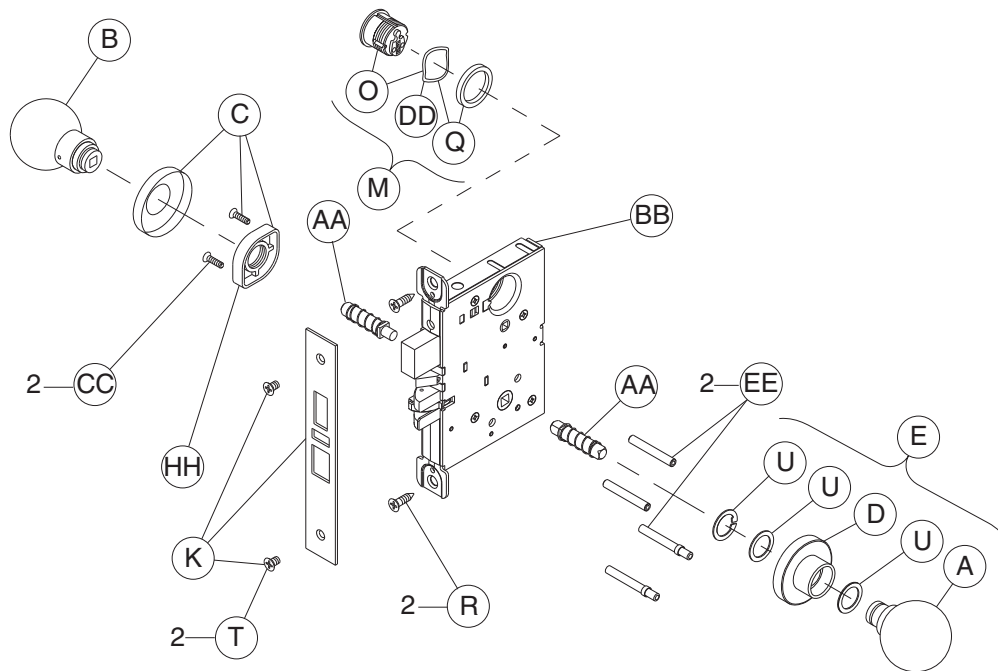

# Trim Assemblies

Prison Lock Trim: L9485 x XL11-557

**NOTE:** Standard full face mortise cylinder shown.