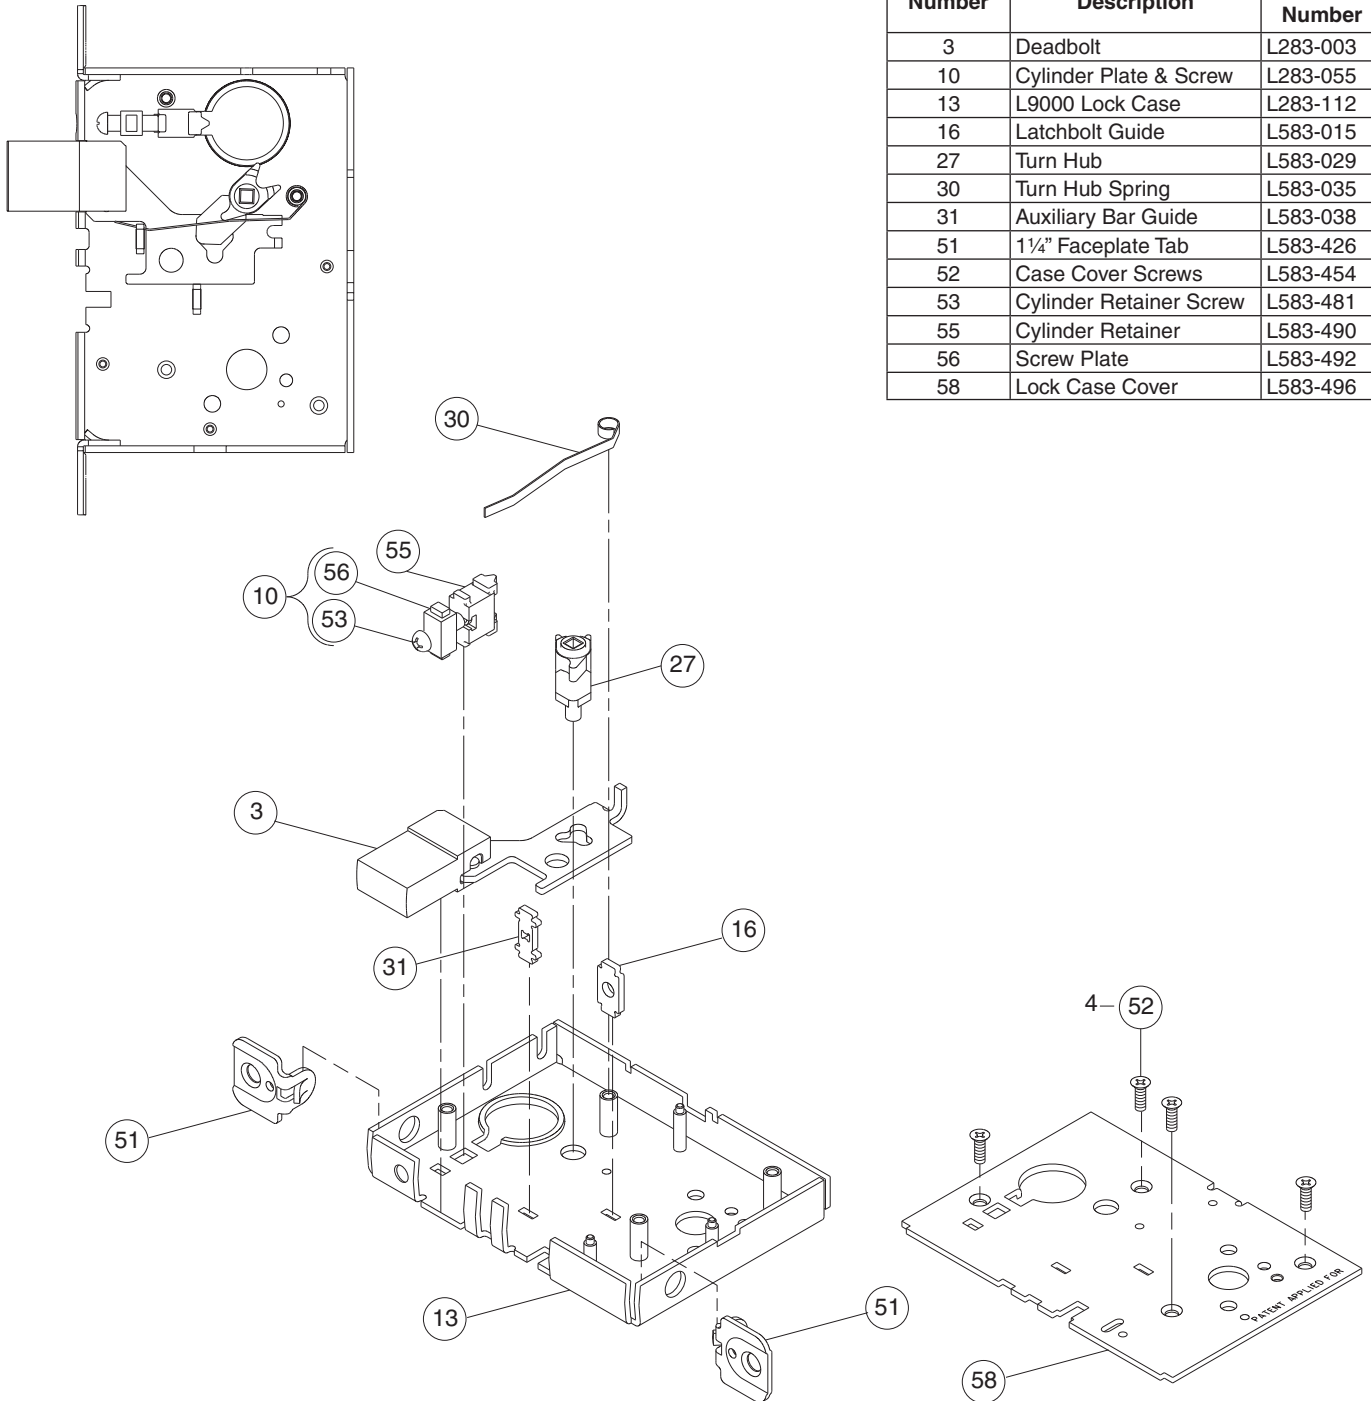

Lock Case Assemblies

L9460, L9462, L9463, L9464

Assembled Lock Case L283-139

Number	Description	Part Number
3	Deadbolt	L283-003
10	Cylinder Plate & Screw	L283-055
13	L9000 Lock Case	L283-112
16	Latchbolt Guide	L583-015
27	Turn Hub	L583-029
30	Turn Hub Spring	L583-035
31	Auxiliary Bar Guide	L583-038
51	1 1/4" Faceplate Tab	L583-426
52	Case Cover Screws	L583-454
53	Cylinder Retainer Screw	L583-481
55	Cylinder Retainer	L583-490
56	Screw Plate	L583-492
58	Lock Case Cover	L583-496

NOTE: Lock case assembly shown for LH and LHR doors.