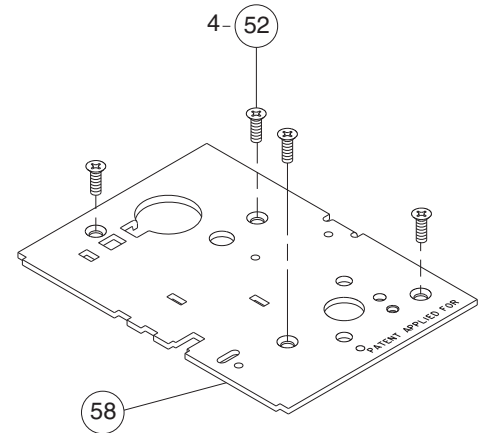

## Lock Case Assemblies

### L9460 x XL11-635

Assembled Lock Case XL11-661

Number	Description	Part Number
3	Deadbolt	L283-003
10	Cylinder Plate & Screw	L283-055
13	L9000 Lock Case	L283-112
16	Latchbolt Guide	L583-015
27	Turn Hub	L583-029
30	Turn Hub Spring	L583-035
31	Auxiliary Bar Guide	L583-038
42	Spindle Anchor	L583-057
51	1 1/4" Faceplate Tab	L583-426
52	Case Cover Screws	L583-454
53	Cylinder Retainer Screw	L583-481
55	Cylinder Retainer	L583-490
56	Screw Plate	L583-492
58	Lock Case Cover	L583-496

**NOTE:** Lock case assembly shown for LH and LHR doors.