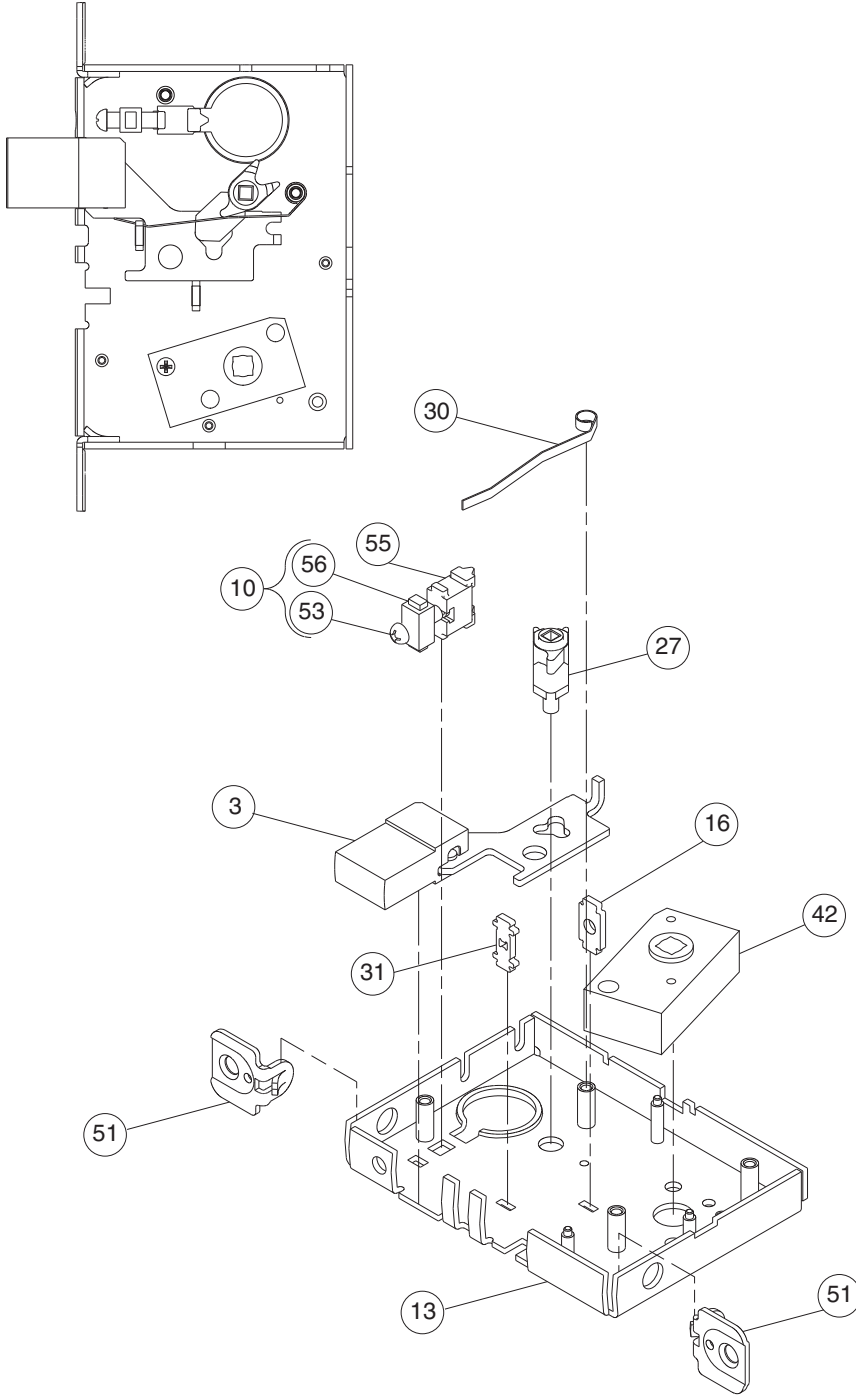

## Lock Case Assemblies

### L9460 x XL11-635

Assembled Lock Case XL11-661

Number	Description	Part Number
3	Deadbolt	L283-003
10	Cylinder Plate & Screw	L283-055
13	L9000 Lock Case	L283-112
16	Latchbolt Guide	L583-015
27	Turn Hub	L583-029
30	Turn Hub Spring	L583-035
31	Auxiliary Bar Guide	L583-038
42	Spindle Anchor	L583-057
51	1 1/4" Faceplate Tab	L583-426
52	Case Cover Screws	L583-454
53	Cylinder Retainer Screw	L583-481
55	Cylinder Retainer	L583-490
56	Screw Plate	L583-492
58	Lock Case Cover	L583-496

**NOTE:** Lock case assembly shown for LH and LHR doors.