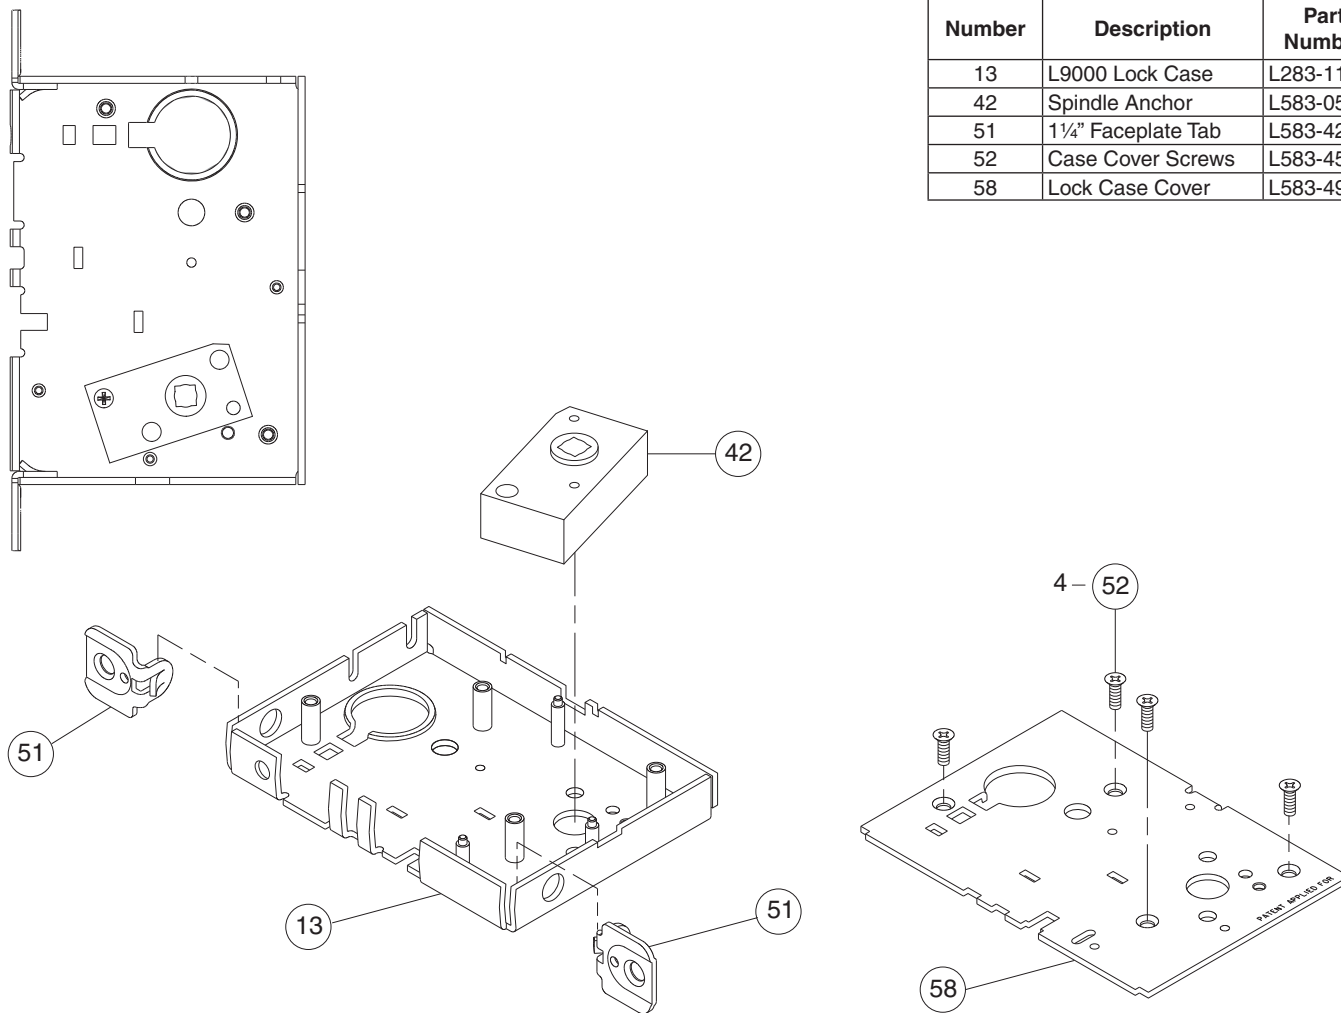

## Lock Case Assemblies

### L9176

Assembled Lock Case L283-145

Number	Description	Part Number
13	L9000 Lock Case	L283-112
42	Spindle Anchor	L583-057
51	1¼" Faceplate Tab	L583-426
52	Case Cover Screws	L583-454
58	Lock Case Cover	L583-496

**NOTE:** Lock case assembly shown for LH and LHR doors.