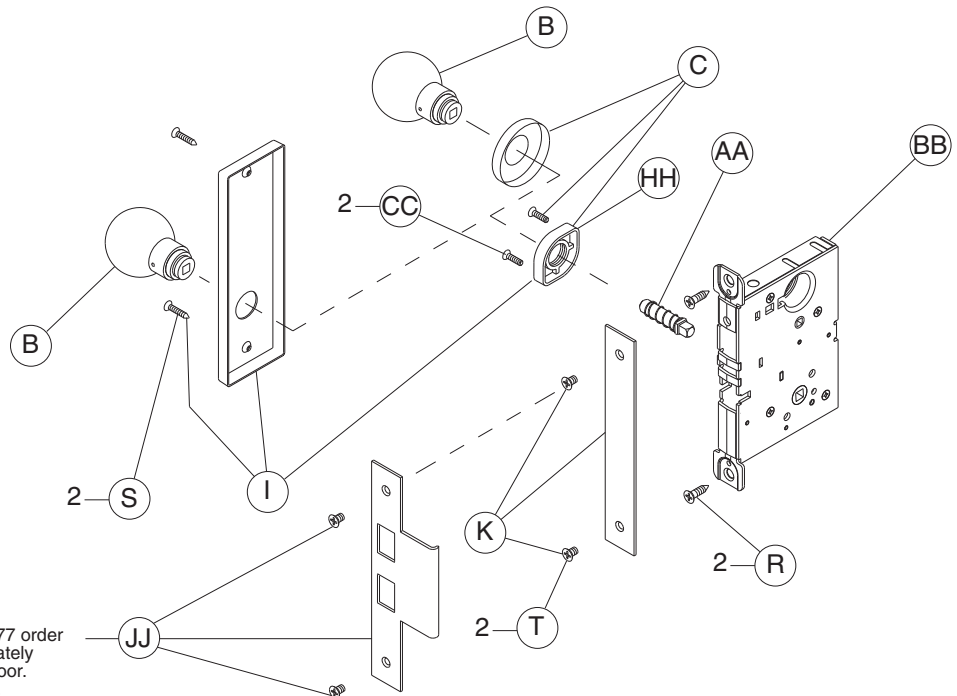

Trim Assemblies

Single Dummy with Case Trim: L9175, L9177 (Discontinued)

Levers

For discontinued function L9177 order L9175 and armor strike separately and specify hand of inactive door. Mount in place of blank armor.

Knobs

For discontinued function L9177 order L9175 and armor strike separately and specify hand of inactive door. Mount in place of blank armor.