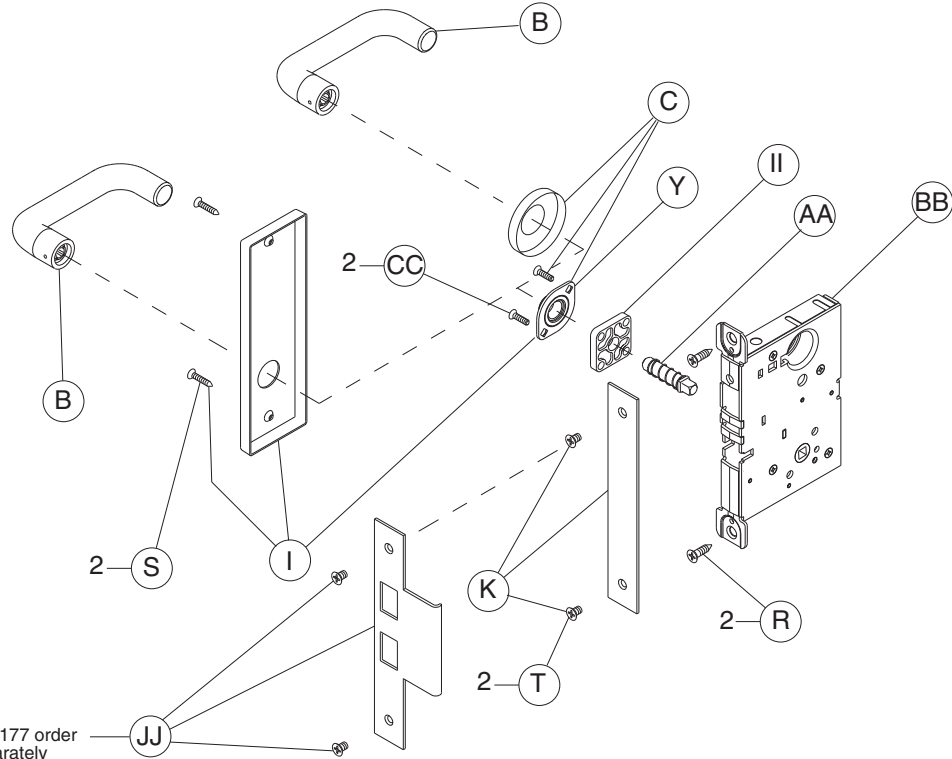

Trim Assemblies

Single Dummy with Case Trim: L9175, L9177 (Discontinued)

Levers

For discontinued function L9177 order L9175 and armor strike separately and specify hand of inactive door. Mount in place of blank armor.

Knobs

For discontinued function L9177 order L9175 and armor strike separately and specify hand of inactive door. Mount in place of blank armor.