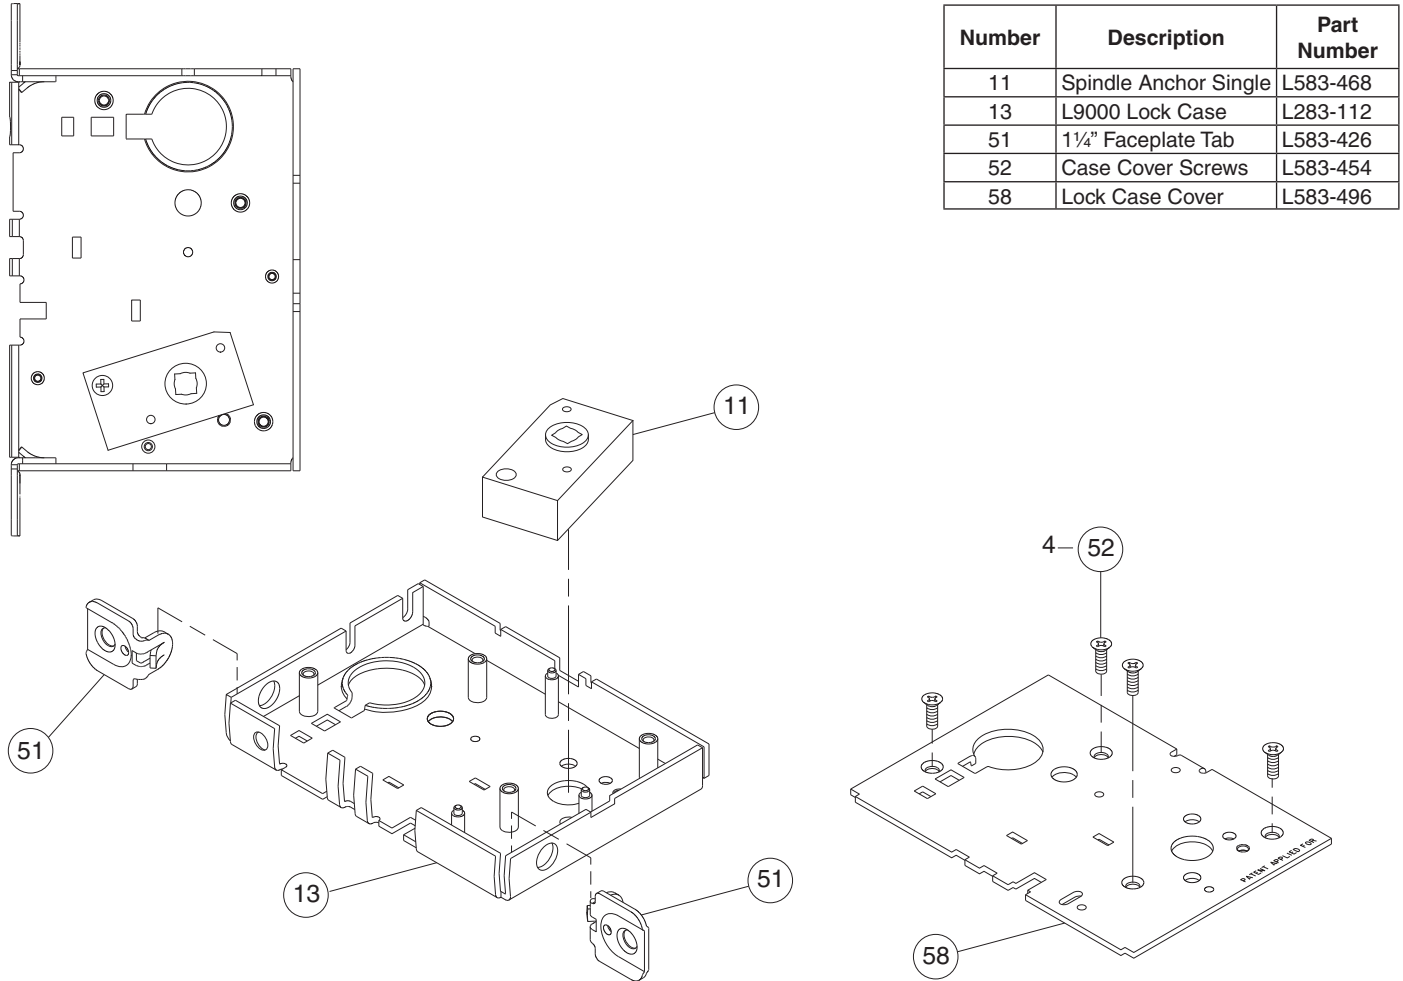

Lock Case Assemblies

L9175

Assembled Lock Case L283-144

NOTE: Lock case assembly shown for LH and LHR doors.