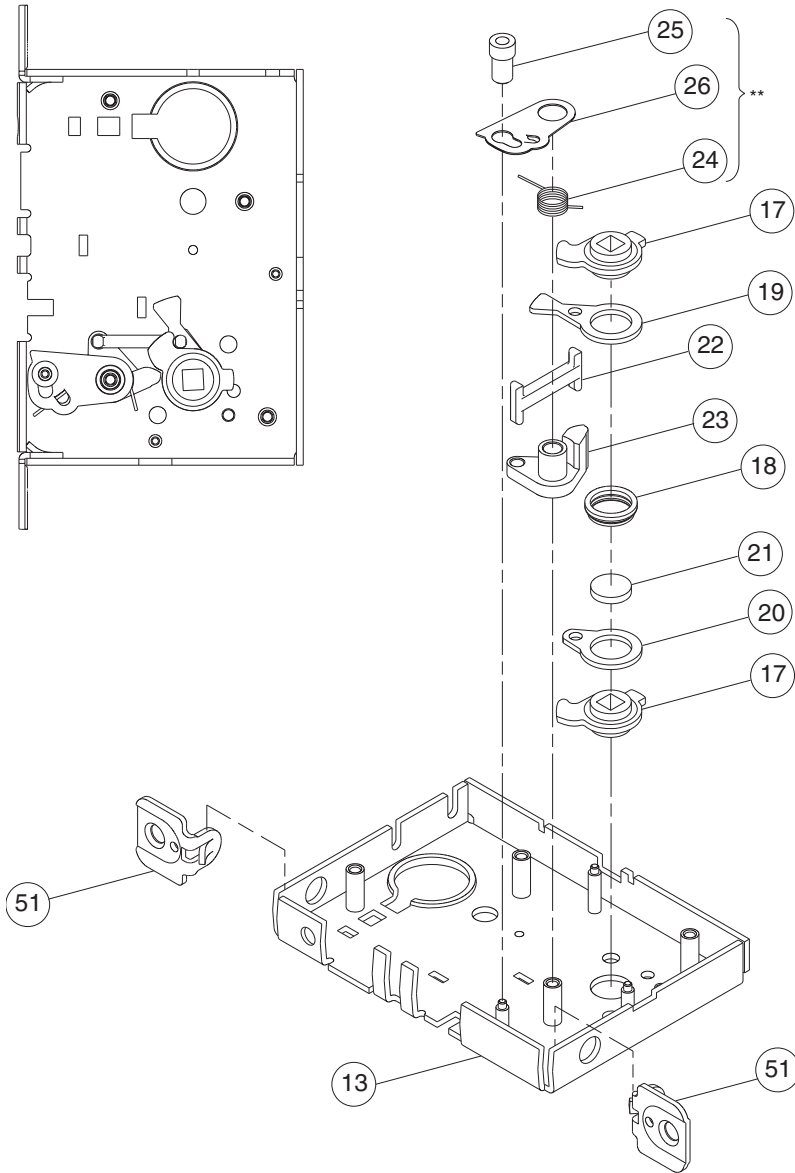

## Lock Case Assemblies

### L9110 x XL11-741

Assembled Lock Case XL11-741

Number	Description	Part Number
13	L9000 Lock Case	L283-112
17	Retractor Hub	L583-019
18	Hub Spacer	L583-020
19	Retractor Lever	L583-021
20	Retractor Rocker	L583-022
21	Blocking Plate	L583-023
22	Retractor Link	L583-024
23	Retractor Crank	L583-025
24	Hub Spring	L583-026
25	Fire Door Fuse	L583-027
26	Fire Door Catch	L583-028
51	1 1/4" Faceplate Tab	L583-426
52	Case Cover Screws	L583-454
58	Lock Case Cover	L583-496

\*\* Please see "Assembly of Lock Case Parts" on page 87.

**NOTE:** Lock case assembly shown for LH and LHR doors.