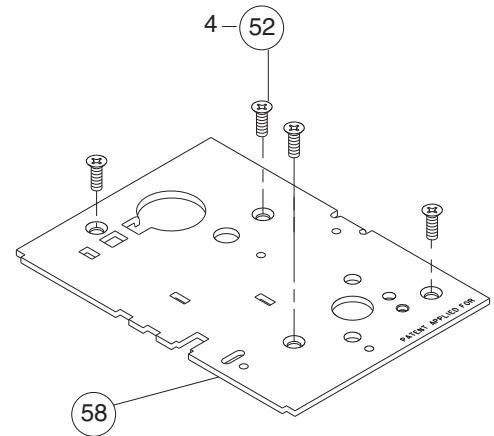

## Lock Case Assemblies

### L9110 x XL11-741

Assembled Lock Case XL11-741

Number	Description	Part Number
13	L9000 Lock Case	L283-112
17	Retractor Hub	L583-019
18	Hub Spacer	L583-020
19	Retractor Lever	L583-021
20	Retractor Rocker	L583-022
21	Blocking Plate	L583-023
22	Retractor Link	L583-024
23	Retractor Crank	L583-025
24	Hub Spring	L583-026
25	Fire Door Fuse	L583-027
26	Fire Door Catch	L583-028
51	1 1/4" Faceplate Tab	L583-426
52	Case Cover Screws	L583-454
58	Lock Case Cover	L583-496

\*\* Please see "Assembly of Lock Case Parts" on page 87.

**NOTE:** Lock case assembly shown for LH and LHR doors.