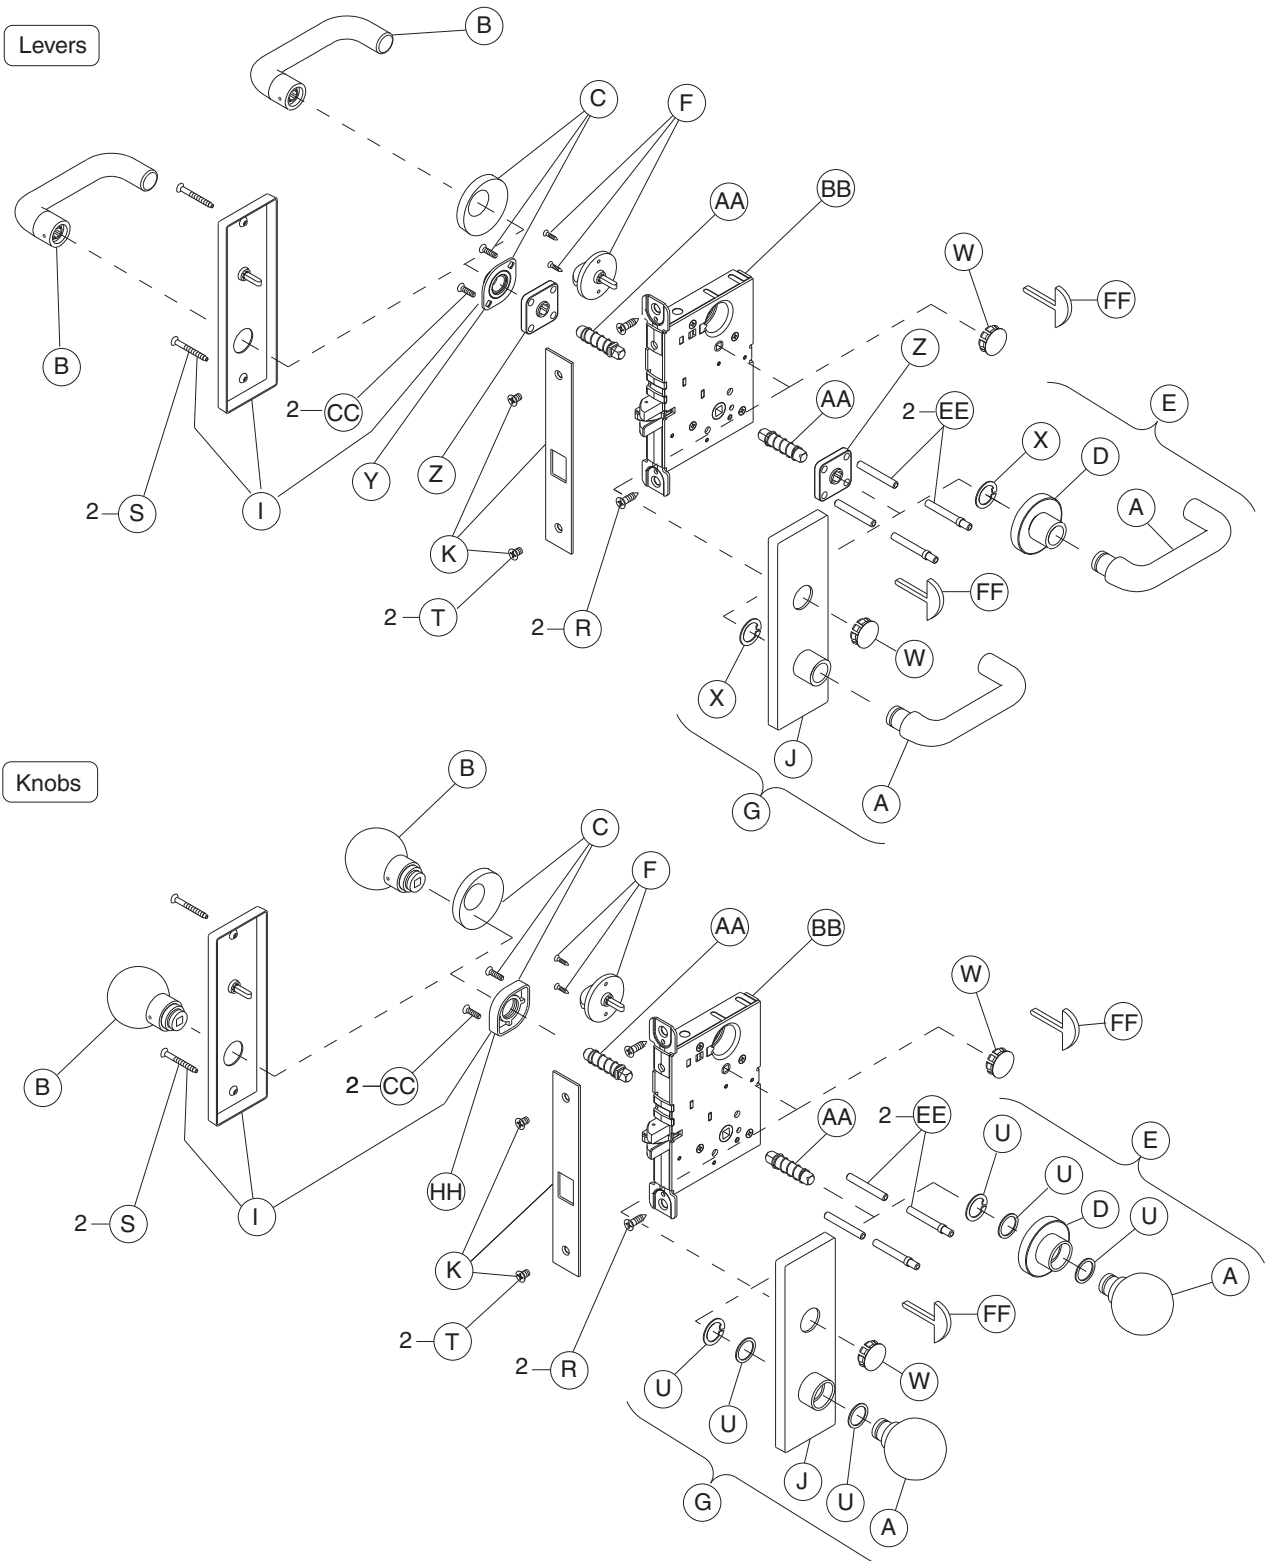

# Trim Assemblies

Emergency Button x Turn Trim: L9040, LV9040, L9440, LV9440

**NOTE:** L9440 and LV9440 lock functions have latch and deadbolt. Lock case and armor front shown with latch only.