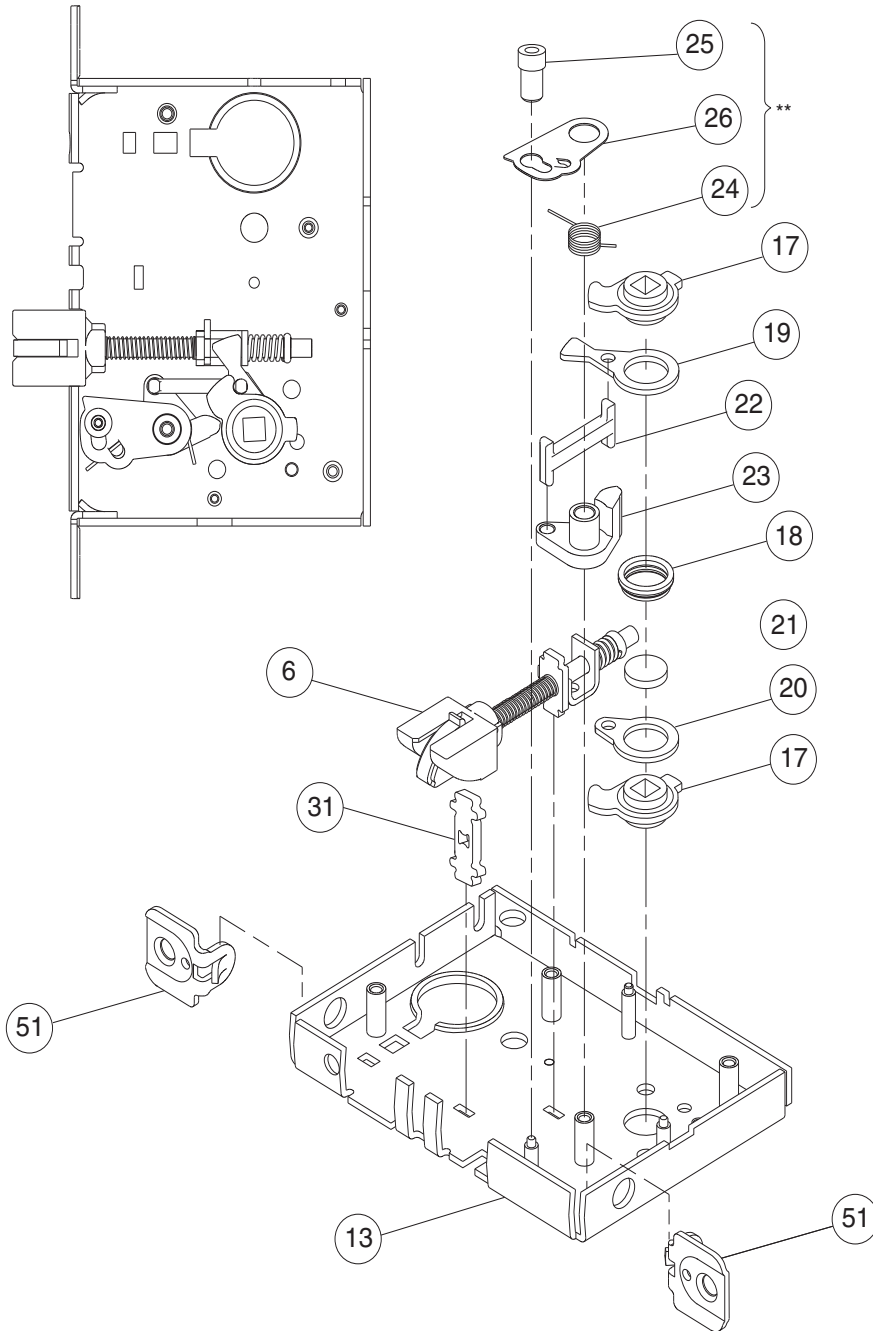

Lock Case Assemblies

L9010

Assembled Lock Case L283-131

Number	Description	Part Number
6	Latchbolt	L283-008
13	L9000 Lock Case	L283-112
17	Retractor Hub	L583-019
18	Hub Spacer	L583-020
19	Retractor Lever	L583-021
20	Retractor Rocker	L583-022
21	Blocking Plate	L583-023
22	Retractor Link	L583-024
23	Retractor Crank	L583-025
24	Hub Spring	L583-026
25	Fire Door Fuse	L583-027
26	Fire Door Catch	L583-028
31	Auxiliary Bar Guide	L583-038
51	1 1/4" Faceplate Tab	L583-426
52	Case Cover Screws	L583-454
58	Lock Case Cover	L583-496

** Please see "Assembly of Lock Case Parts" on page 87.

NOTE: Lock case assembly shown for LH and LHR doors.