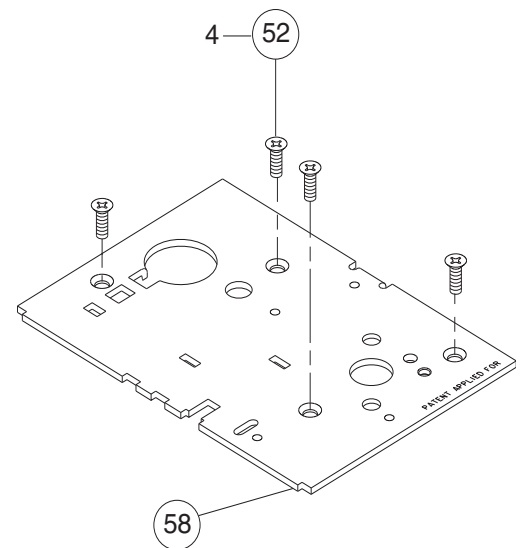

Lock Case Assemblies

L9010

Assembled Lock Case L283-131

Number	Description	Part Number
6	Latchbolt	L283-008
13	L9000 Lock Case	L283-112
17	Retractor Hub	L583-019
18	Hub Spacer	L583-020
19	Retractor Lever	L583-021
20	Retractor Rocker	L583-022
21	Blocking Plate	L583-023
22	Retractor Link	L583-024
23	Retractor Crank	L583-025
24	Hub Spring	L583-026
25	Fire Door Fuse	L583-027
26	Fire Door Catch	L583-028
31	Auxiliary Bar Guide	L583-038
51	1 1/4" Faceplate Tab	L583-426
52	Case Cover Screws	L583-454
58	Lock Case Cover	L583-496

** Please see "Assembly of Lock Case Parts" on page 87.

NOTE: Lock case assembly shown for LH and LHR doors.