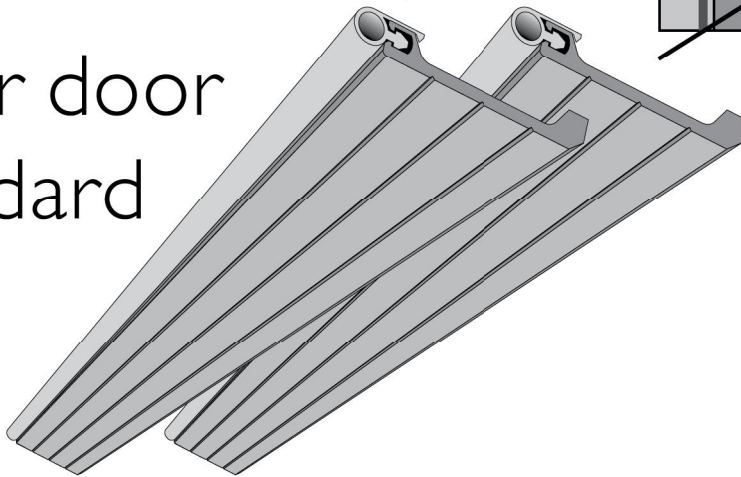

## 2891\_PK

1 per door  
standard

## 290\_PK

2 per door  
standard

When ordering a head section such as **2891\_PK**, two corresponding side sections (**290\_PK**) should also be ordered for the latch and hinge sides of the frame.