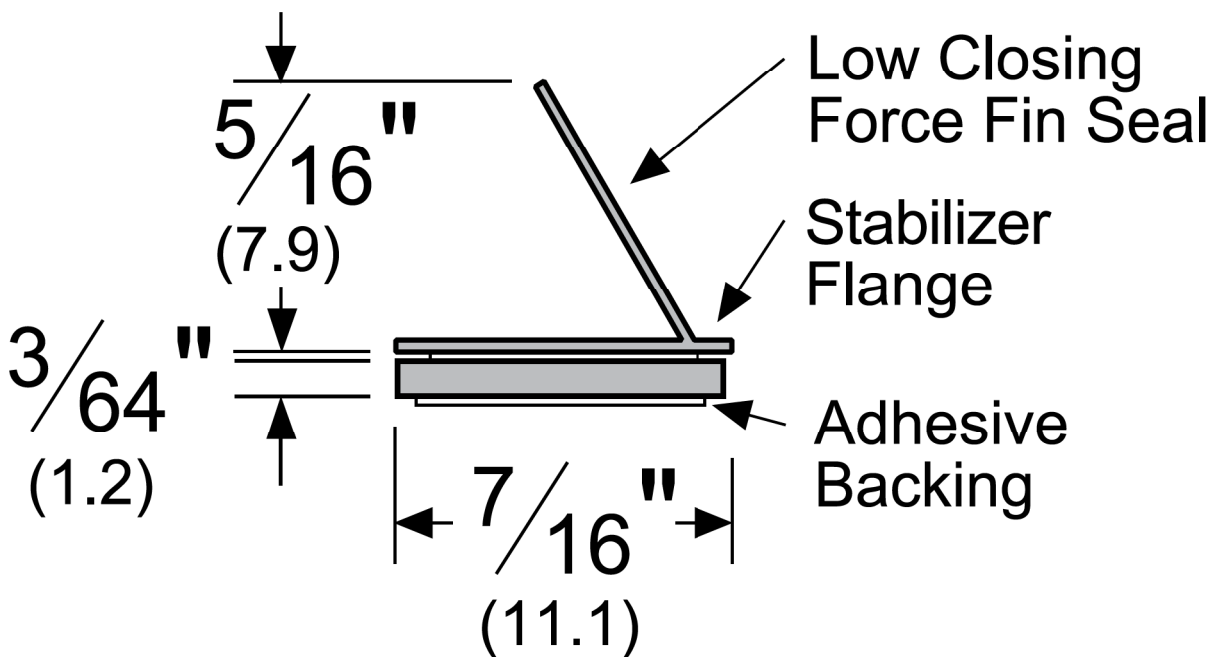

HSS2000xS44_

AVAILABLE FINISHES: **BL, C, D, GR, W**

AVAILABLE LENGTHS: 18', 20', 21', 24'

20' lengths can be supplied in 4-0 x 8-0 or 6-0 x 7-0. Specify when ordering

BHMA
CERTIFIED