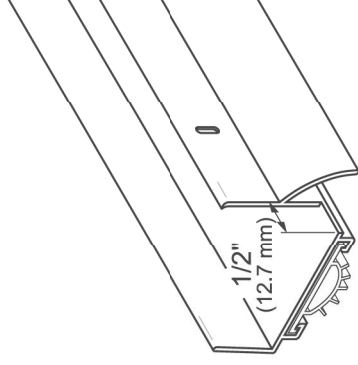

Fabrication Options for Door Shoes

1/2" Full Notch

- **Fabrication includes:** removal of rain drip and front flange of door shoe to prevent interference with door stop and weatherstrip
- **Ordering:** order width of door leaf, and designate by adding “M” following the product number
(Example: a 216AV with a 1/2" full notch fabrication, for a 36" door leaf = 216AVM36)

1/2" Half Notch

- **Fabrication includes:** removal of rain drip to prevent interference with door stop and weatherstrip
- **Ordering:** order width of door leaf and designate by adding “N” following the product number
- **Special:** Other half notches available are 3/16", 5/8", and 3/4" widths, please specify when ordering
(Example: a 216AV with a 1/2" half notch fabrication, for a 36" door leaf = 216AVN36)