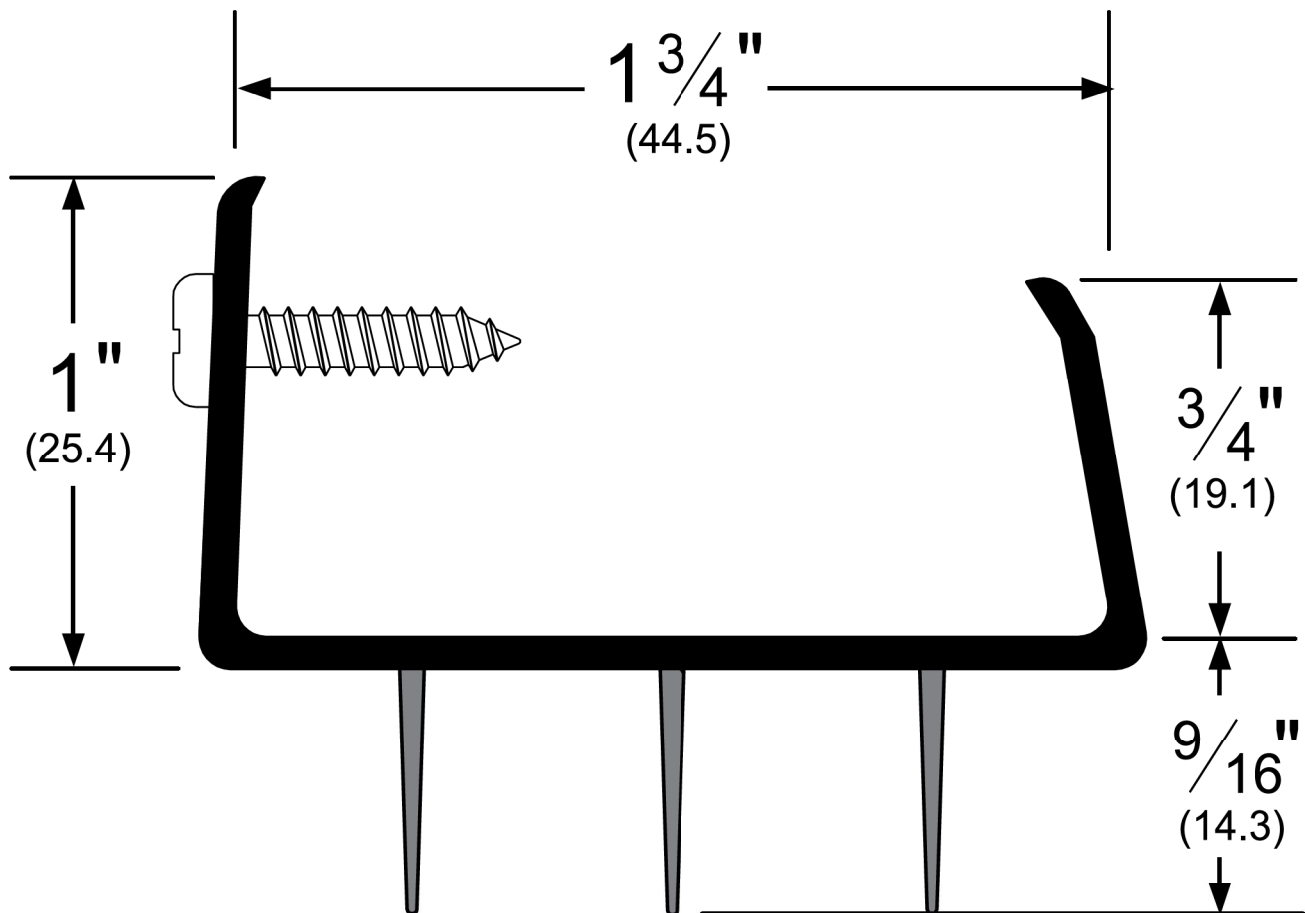

# 2170\_V

AVAILABLE COLORS: **D**, **W**

AVAILABLE LENGTHS: 36", 48"

Also available with unnotched insert:

2170\_V36UN

2170\_V48UN