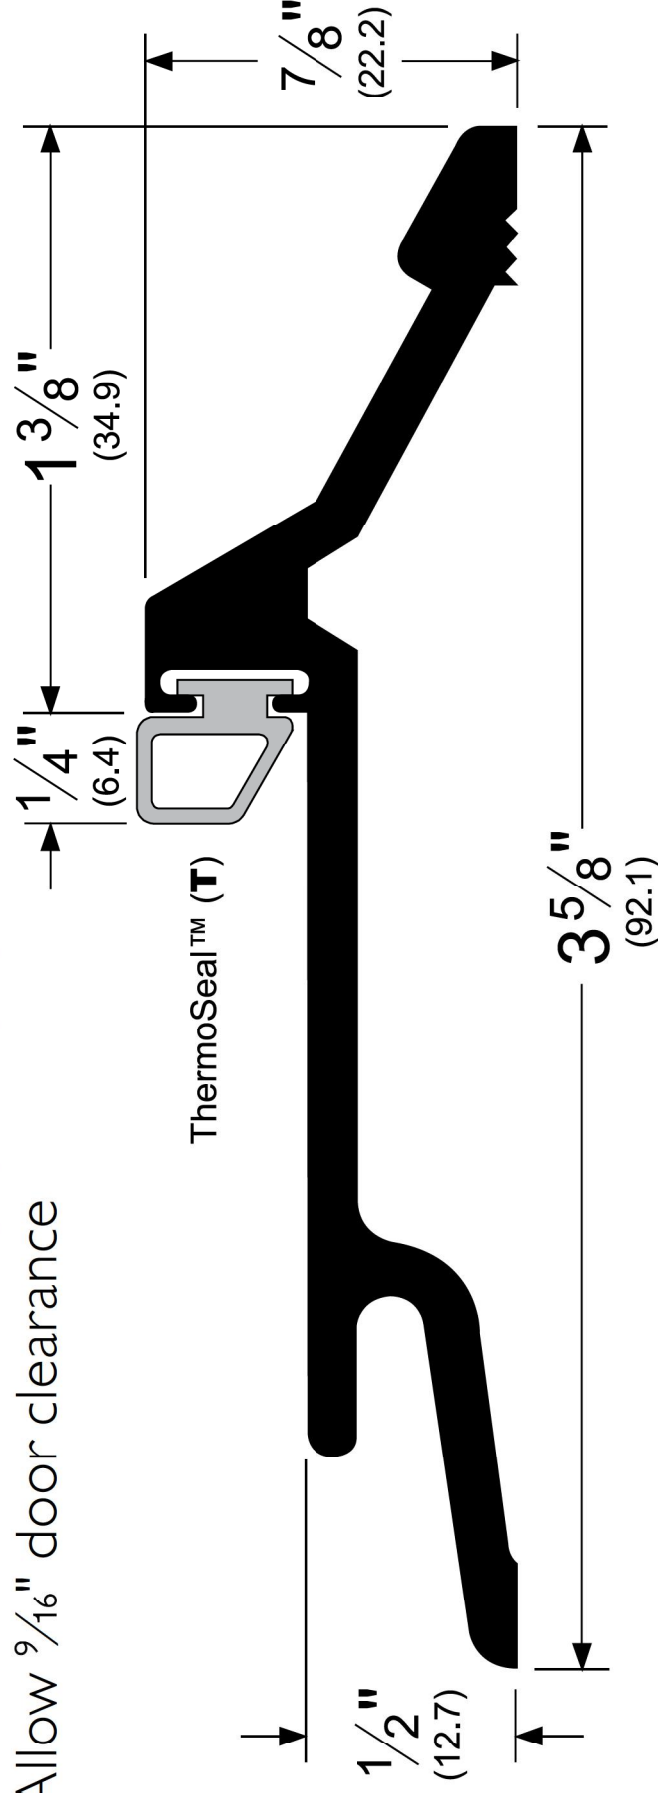

159_T

AVAILABLE FINISHES: A, B, BDG, D, G

Allow $\frac{3}{16}$ " door clearance

Provided with "J" hook.

Can also be used as an interlock threshold (see Residential Thresholds section)