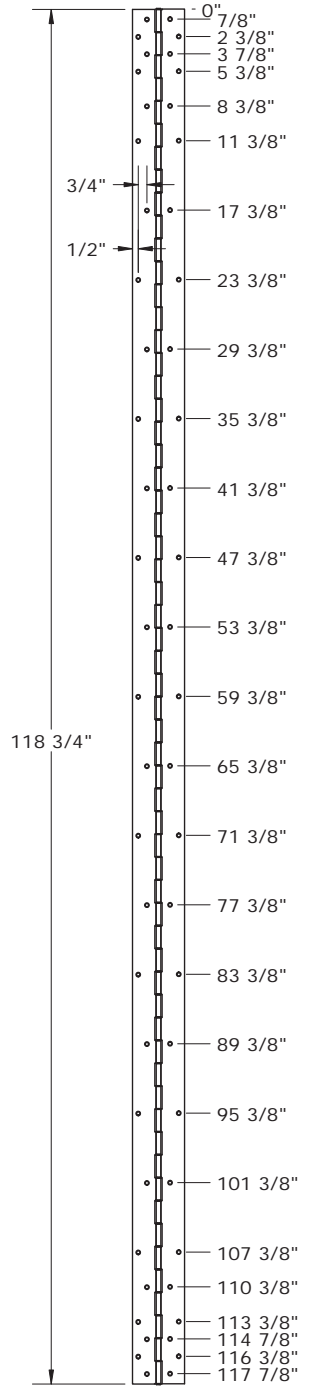

10'0" (118.75") Mounting Hole Pattern

Markar

The global leader in
door opening solutions

DO NOT SCALE
DIMENSIONS: INCHES

Template 120-15

Effective date:
February 3, 2015

Supersedes: All Previous

**USING THE ACTUAL HINGE
AS THE TEMPLATE IS
HIGHLY RECOMMENDED.**

Dimensions shown are for
hinge models listed below.

Both Frame and Door Leaf
FM100, FM200, FM300,
FM300WT10, FM300WT20,
FM300WT30, FM300WT40,
FM300WT50, FM327,
FM344, FM3500, FM600,
FM/SC325, HG105, HG305,
HG3505, HG315, HG322,
HG326, HG329

Door Leaf Only
HG306, HG310, HG311,
HM104, HM204, HM304

Frame Leaf Only
HG323, HS103, HS203,
HS303