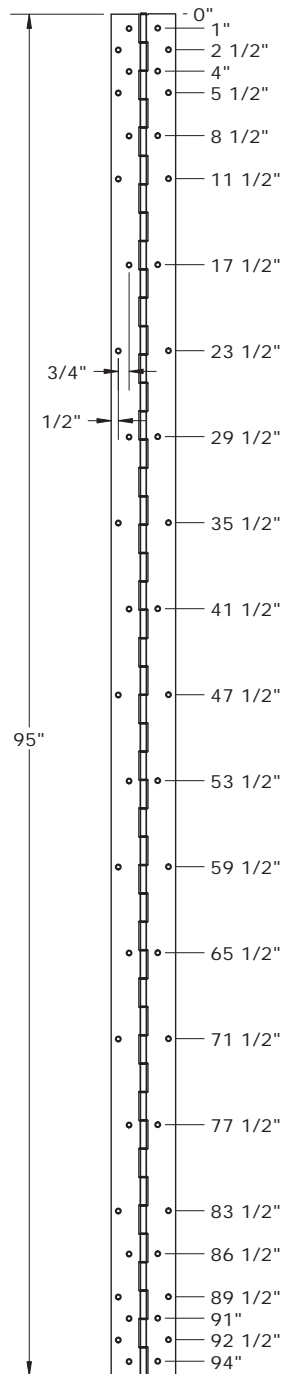

# 8'0" (95")

## Mounting Hole Pattern

### Markar

The global leader in door opening solutions

DO NOT SCALE  
DIMENSIONS: INCHES

## Template 95-15

**Effective date:**  
February 3, 2015

**Supersedes:** All Previous

**USING THE ACTUAL HINGE  
AS THE TEMPLATE IS  
HIGHLY RECOMMENDED.**

Dimensions shown are for  
hinge models listed below.