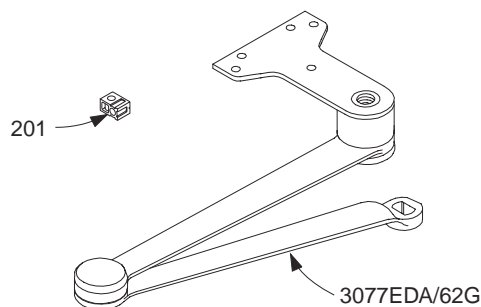

LCN4110 SERIES

Complete Arm Assemblies

4110-3077EDA	Extra Duty Arm	F
	<i>Includes 4110 -159, & -201</i>	
4110-3077EDA/62G	Extra Duty Arm w/62G	F
	<i>Includes 4110-62G, -95, -159, -201 & -3035EDA</i>	
4110-3077EDA/145	Extra Duty Arm w/145	F
	<i>Includes 4110-95, -145, -159, & -3035EDA</i>	

Individual Arm Parts

Individual arm parts for 4110-3077EDA, -3077EDA/62G, & -3077EDA/145

4110-62G	Thick Hub Shoe	F
	<i>Includes 4110 -201</i>	
4110-95	Arm Stud	F
4110-145	Flush Transom Shoe	F
4110-159	Arm Screw	F
4110-201	Fifth Screw Spacer	F
4110-3035EDA	EDA Main Arm & Forearm	F
	<i>Includes 4110 -159</i>	

Please specify finish (F), size (S), hand (H), & voltage (V) where indicated. See the latest edition of the LCN Catalog for part descriptions and specifications on many of the items shown above. List prices for items shown above can be located in the current LCN Price List.