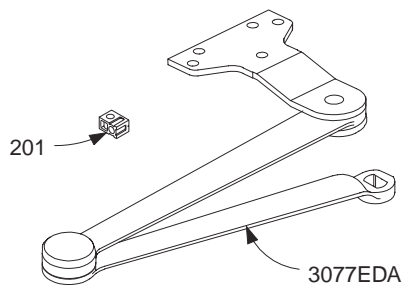

LCN4110 SERIES

Complete Arm Assemblies

4110-3077EDA	Extra Duty Arm	F
	<i>Includes 4110 -159, & -201</i>	
4110-3077EDA/62G	Extra Duty Arm w/62G	F
	<i>Includes 4110-62G, -95, -159, -201 & -3035EDA</i>	
4110-3077EDA/145	Extra Duty Arm w/145	F
	<i>Includes 4110-95, -145, -159, & -3035EDA</i>	

Individual Arm Parts

Individual arm parts for 4110-3077EDA, -3077EDA/62G, & -3077EDA/145

4110-62G	Thick Hub Shoe	F
	<i>Includes 4110 -201</i>	
4110-95	Arm Stud	F
4110-145	Flush Transom Shoe	F
4110-159	Arm Screw	F
4110-201	Fifth Screw Spacer	F
4110-3035EDA	EDA Main Arm & Forearm	F
	<i>Includes 4110 -159</i>	

Please specify finish (F), size (S), hand (H), & voltage (V) where indicated. See the latest edition of the LCN Catalog for part descriptions and specifications on many of the items shown above. List prices for items shown above can be located in the current LCN Price List.