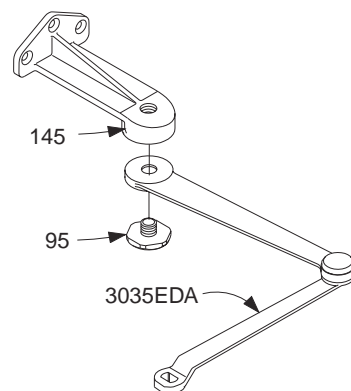

LCN4110 SERIES

Complete Arm Assemblies

4110-3077EDA	Extra Duty Arm	F
	<i>Includes 4110 -159, & -201</i>	
4110-3077EDA/62G	Extra Duty Arm w/62G	F
	<i>Includes 4110-62G, -95, -159, -201 & -3035EDA</i>	
4110-3077EDA/145	Extra Duty Arm w/145	F
	<i>Includes 4110-95, -145, -159, & -3035EDA</i>	

Individual Arm Parts

Individual arm parts for 4110-3077EDA, -3077EDA/62G, & -3077EDA/145

4110-62G	Thick Hub Shoe	F
	<i>Includes 4110 -201</i>	
4110-95	Arm Stud	F
4110-145	Flush Transom Shoe	F
4110-159	Arm Screw	F
4110-201	Fifth Screw Spacer	F
4110-3035EDA	EDA Main Arm & Forearm	F
	<i>Includes 4110 -159</i>	

Please specify finish (F), size (S), hand (H), & voltage (V) where indicated. See the latest edition of the LCN Catalog for part descriptions and specifications on many of the items shown above. List prices for items shown above can be located in the current LCN Price List.