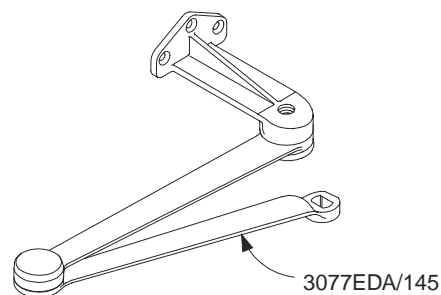

LCN4110 SERIES

Complete Arm Assemblies

4110-3077EDA	Extra Duty Arm	F
	<i>Includes 4110 -159, & -201</i>	
4110-3077EDA/62G	Extra Duty Arm w/62G	F
	<i>Includes 4110-62G, -95, -159, -201 & -3035EDA</i>	
4110-3077EDA/145	Extra Duty Arm w/145	F
	<i>Includes 4110-95, -145, -159, & -3035EDA</i>	

Individual Arm Parts

Individual arm parts for 4110-3077EDA, -3077EDA/62G, & -3077EDA/145

4110-62G	Thick Hub Shoe	F
	<i>Includes 4110 -201</i>	
4110-95	Arm Stud	F
4110-145	Flush Transom Shoe	F
4110-159	Arm Screw	F
4110-201	Fifth Screw Spacer	F
4110-3035EDA	EDA Main Arm & Forearm	F
	<i>Includes 4110 -159</i>	

Please specify finish (F), size (S), hand (H), & voltage (V) where indicated. See the latest edition of the LCN Catalog for part descriptions and specifications on many of the items shown above. List prices for items shown above can be located in the current LCN Price List.