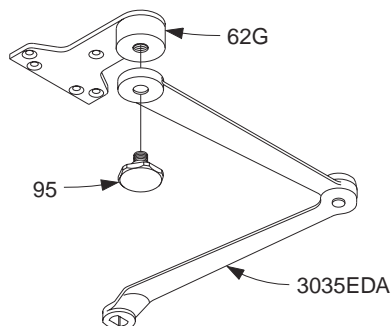

LCN4110 SERIES

Complete Arm Assemblies

4110-3077EDA	Extra Duty Arm	F
	<i>Includes 4110 -159, & -201</i>	
4110-3077EDA/62G	Extra Duty Arm w/62G	F
	<i>Includes 4110-62G, -95, -159, -201 & -3035EDA</i>	
4110-3077EDA/145	Extra Duty Arm w/145	F
	<i>Includes 4110-95, -145, -159, & -3035EDA</i>	

Individual Arm Parts

Individual arm parts for 4110-3077EDA, -3077EDA/62G, & -3077EDA/145

4110-62G	Thick Hub Shoe	F
	<i>Includes 4110 -201</i>	
4110-95	Arm Stud	F
4110-145	Flush Transom Shoe	F
4110-159	Arm Screw	F
4110-201	Fifth Screw Spacer	F
4110-3035EDA	EDA Main Arm & Forearm	F
	<i>Includes 4110 -159</i>	

Please specify finish (F), size (S), hand (H), & voltage (V) where indicated. See the latest edition of the LCN Catalog for part descriptions and specifications on many of the items shown above. List prices for items shown above can be located in the current LCN Price List.