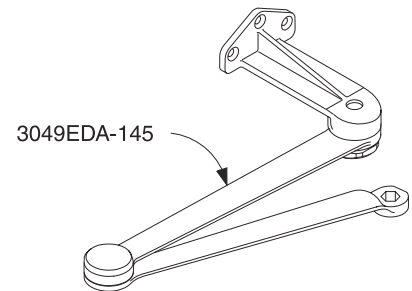

## Complete Arm Assemblies

4040-3077EDA	Extra Duty Arm	F
	<i>Includes 4040-159 &amp; -201</i>	
4040-3077EDA/62G	Extra Duty Arm w/62G	F
	<i>Includes 4040-62G, -95, -159, -201 &amp; -3035EDA</i>	
4040-3077EDA/145	Extra Duty Arm w/145	F
	<i>Includes 4040-95, -145, -159, &amp; -3035EDA</i>	

## Individual Arm Parts

Individual arm parts for 4040-3077EDA, -3077EDA/G & -3077EDA/145

4040-62G	Thick Hub Shoe	F
	<i>Includes 4040 -201</i>	
4040-95	Arm Stud	F
4040-145	Flush Transom Shoe	F
4040-159	Arm Screw	F
4040-201	Fifth Screw Spacer	
4040-3035EDA	EDA Main Arm & Forearm	F
	<i>Includes 4040 -159</i>	

Please specify finish (F), size (S), hand (H), & voltage (V) where indicated. See the latest edition of the LCN Catalog for part descriptions and specifications on many of the items shown above. List prices for items shown above can be located in the current LCN Price List.