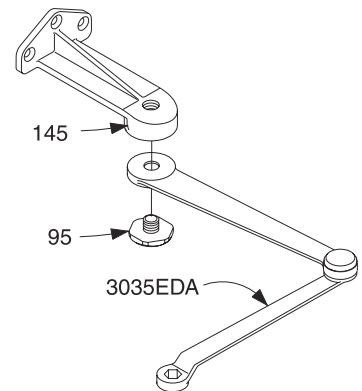

## Complete Arm Assemblies

4040-3077EDA	Extra Duty Arm	F
	<i>Includes 4040-159 &amp; -201</i>	
4040-3077EDA/62G	Extra Duty Arm w/62G	F
	<i>Includes 4040-62G, -95, -159, -201 &amp; -3035EDA</i>	
4040-3077EDA/145	Extra Duty Arm w/145	F
	<i>Includes 4040-95, -145, -159, &amp; -3035EDA</i>	

## Individual Arm Parts

Individual arm parts for 4040-3077EDA, -3077EDA/G & -3077EDA/145

4040-62G	Thick Hub Shoe	F
	<i>Includes 4040 -201</i>	
4040-95	Arm Stud	F
4040-145	Flush Transom Shoe	F
4040-159	Arm Screw	F
4040-201	Fifth Screw Spacer	
4040-3035EDA	EDA Main Arm & Forearm	F
	<i>Includes 4040 -159</i>	

Please specify finish (F), size (S), hand (H), & voltage (V) where indicated. See the latest edition of the LCN Catalog for part descriptions and specifications on many of the items shown above. List prices for items shown above can be located in the current LCN Price List.