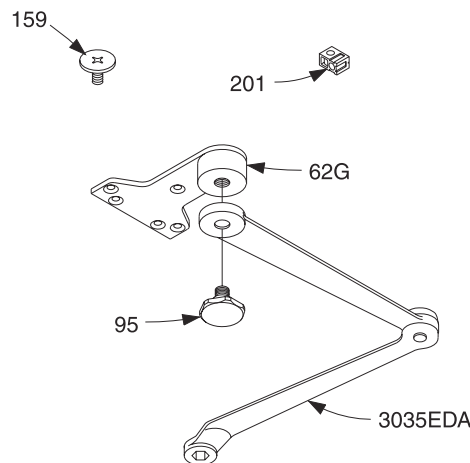

## Complete Arm Assemblies

4040-3077EDA	Extra Duty Arm	F
	<i>Includes 4040-159 &amp; -201</i>	
4040-3077EDA/62G	Extra Duty Arm w/62G	F
	<i>Includes 4040-62G, -95, -159, -201 &amp; -3035EDA</i>	
4040-3077EDA/145	Extra Duty Arm w/145	F
	<i>Includes 4040-95, -145, -159, &amp; -3035EDA</i>	

## Individual Arm Parts

Individual arm parts for 4040-3077EDA, -3077EDA/G & -3077EDA/145

4040-62G	Thick Hub Shoe	F
	<i>Includes 4040 -201</i>	
4040-95	Arm Stud	F
4040-145	Flush Transom Shoe	F
4040-159	Arm Screw	F
4040-201	Fifth Screw Spacer	
4040-3035EDA	EDA Main Arm & Forearm	F
	<i>Includes 4040 -159</i>	

Please specify finish (F), size (S), hand (H), & voltage (V) where indicated. See the latest edition of the LCN Catalog for part descriptions and specifications on many of the items shown above. List prices for items shown above can be located in the current LCN Price List.