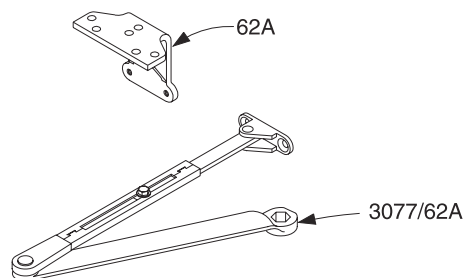

LCN 4040 SERIES

Complete Arm Assemblies

4040-3077	Regular Arm	F
	<i>Includes 4040-77, -79, -83, & -159</i>	
4040-3077L	Long Arm	F
	<i>Includes 4040-77, -79LR, -83, & -159</i>	
4040-3077XL	XL Long Arm	F
	<i>Includes 4040-77, -79ELR, -83, & -159</i>	
4040-3077/PA	Regular Arm w/PA	F
	<i>Includes 4040-62PA, -77, -79, -83, -159, & -201</i>	
4040-3077/62A	Regular Arm w/62A Shoe	F
	<i>Includes 4040-62A, -77, -79, -83, & -159</i>	

Individual Arm Parts

Individual arm parts for 4040-3077, -3077L, -3077XL, -3077/PA, & -3077/62A

4040-62A	Auxiliary Parallel Arm Shoe	F
4040-62PA	Parallel Arm Shoe	F
	<i>Includes 4040-201</i>	
4040-77	Main Arm & Forearm	F
	<i>Includes 4040-159</i>	
4040-79	Rod & Shoe	F
	<i>Includes 4040-83 / Length is 6 3/8" (162 mm)</i>	
4040-79LR	Long Rod & Shoe	F
	<i>Includes 4040-83 / Length is 8 3/8" (213 mm)</i>	
4040-79ELR	XL Rod & Shoe	F
	<i>Includes 4040-83 / Length is 12 3/8" (314 mm)</i>	
4040-83	Arm Screw	F
4040-159	Arm Screw	F
4040-201	Fifth Screw Spacer	

Please specify finish (F), size (S), hand (H), & voltage (V) where indicated. See the latest edition of the LCN Catalog for part descriptions and specifications on many of the items shown above. List prices for items shown above can be located in the current LCN Price List.