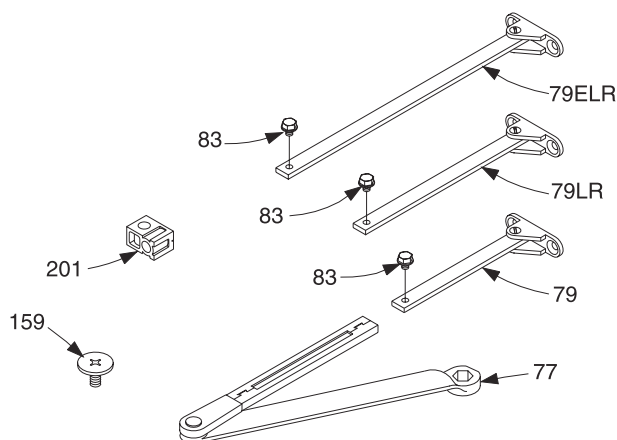

LCN 4040 SERIES

Complete Arm Assemblies

4040-3077	Regular Arm	F
	<i>Includes 4040-77, -79, -83, & -159</i>	
4040-3077L	Long Arm	F
	<i>Includes 4040-77, -79LR, -83, & -159</i>	
4040-3077XL	XL Long Arm	F
	<i>Includes 4040-77, -79ELR, -83, & -159</i>	
4040-3077/PA	Regular Arm w/PA	F
	<i>Includes 4040-62PA, -77, -79, -83, -159, & -201</i>	
4040-3077/62A	Regular Arm w/62A Shoe	F
	<i>Includes 4040-62A, -77, -79, -83, & -159</i>	

Individual Arm Parts

Individual arm parts for 4040-3077, -3077L, -3077XL, -3077/PA, & -3077/62A

4040-62A	Auxiliary Parallel Arm Shoe	F
4040-62PA	Parallel Arm Shoe	F
	<i>Includes 4040-201</i>	
4040-77	Main Arm & Forearm	F
	<i>Includes 4040-159</i>	
4040-79	Rod & Shoe	F
	<i>Includes 4040-83 / Length is 6 3/8" (162 mm)</i>	
4040-79LR	Long Rod & Shoe	F
	<i>Includes 4040-83 / Length is 8 3/8" (213 mm)</i>	
4040-79ELR	XL Rod & Shoe	F
	<i>Includes 4040-83 / Length is 12 3/8" (314 mm)</i>	
4040-83	Arm Screw	F
4040-159	Arm Screw	F
4040-201	Fifth Screw Spacer	

Please specify finish (F), size (S), hand (H), & voltage (V) where indicated. See the latest edition of the LCN Catalog for part descriptions and specifications on many of the items shown above. List prices for items shown above can be located in the current LCN Price List.