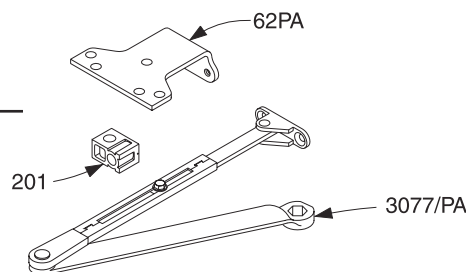

LCN 4040 SERIES

Complete Arm Assemblies

4040-3077	Regular Arm	F
	<i>Includes 4040-77, -79, -83, & -159</i>	
4040-3077L	Long Arm	F
	<i>Includes 4040-77, -79LR, -83, & -159</i>	
4040-3077XL	XL Long Arm	F
	<i>Includes 4040-77, -79ELR, -83, & -159</i>	
4040-3077/PA	Regular Arm w/PA	F
	<i>Includes 4040-62PA, -77, -79, -83, -159, & -201</i>	
4040-3077/62A	Regular Arm w/62A Shoe	F
	<i>Includes 4040-62A, -77, -79, -83, & -159</i>	

Individual Arm Parts

Individual arm parts for 4040-3077, -3077L, -3077XL, -3077/PA, & -3077/62A

4040-62A	Auxiliary Parallel Arm Shoe	F
4040-62PA	Parallel Arm Shoe	F
	<i>Includes 4040-201</i>	
4040-77	Main Arm & Forearm	F
	<i>Includes 4040-159</i>	
4040-79	Rod & Shoe	F
	<i>Includes 4040-83 / Length is 6 3/8" (162 mm)</i>	
4040-79LR	Long Rod & Shoe	F
	<i>Includes 4040-83 / Length is 8 3/8" (213 mm)</i>	
4040-79ELR	XL Rod & Shoe	F
	<i>Includes 4040-83 / Length is 12 3/8" (314 mm)</i>	
4040-83	Arm Screw	F
4040-159	Arm Screw	F
4040-201	Fifth Screw Spacer	

Please specify finish (F), size (S), hand (H), & voltage (V) where indicated. See the latest edition of the LCN Catalog for part descriptions and specifications on many of the items shown above. List prices for items shown above can be located in the current LCN Price List.