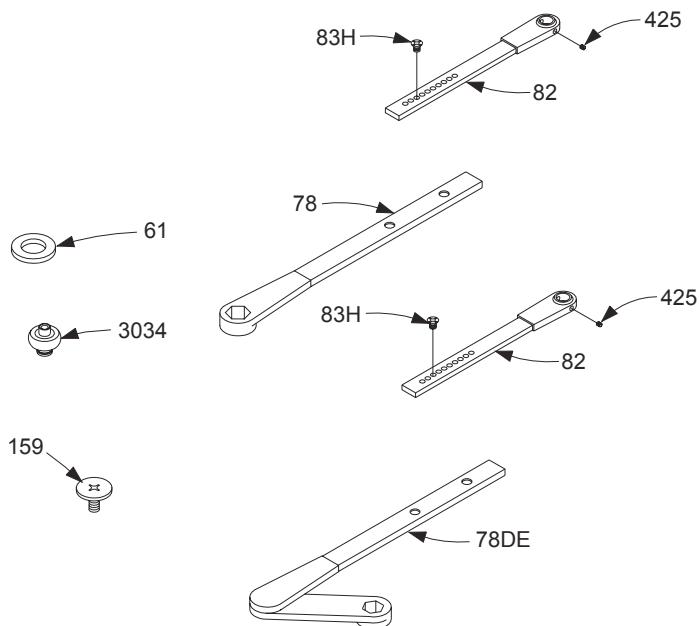

LCN 4040SE SERIES

Arm Assemblies

| | | |
|---------------|---|------|
| 4040SE-3077T | Standard Arm | F |
| | <i>Includes 4040SE-78, -82, -83H, -159 & -425</i> | |
| 4040SE-3077DE | Double Egress Arm | F, H |
| | <i>Includes 4040SE-78DE, -82, -83H, -159 & -425</i> | |

Individual Arm Parts

Individual arm parts for 4040SE-3077T & 4040SE-3077DE

| | | |
|-------------|---------------------------------------|------|
| 4040SE-61 | Shaft Spacer | F |
| 4040SE-78 | Arm & Tube | F |
| | <i>Includes 4040SE-159</i> | |
| 4040SE-78DE | Main Arm & Tube | F, H |
| | <i>Includes 4040SE-159</i> | |
| 4040SE-82 | Rod | F |
| | <i>Includes 4040SE-83H & -425</i> | |
| 4040SE-83H | H Arm Screw | F |
| 4040SE-159 | Arm Screw | F |
| 4040SE-425 | Roller Locking Screw | F |
| 4040SE-3034 | Track Roller | |

Please specify finish (F), size (S), hand (H), & voltage (V) where indicated. See the latest edition of the LCN Catalog for part descriptions and specifications on many of the items shown above. List prices for items shown above can be located in the current LCN Price List.