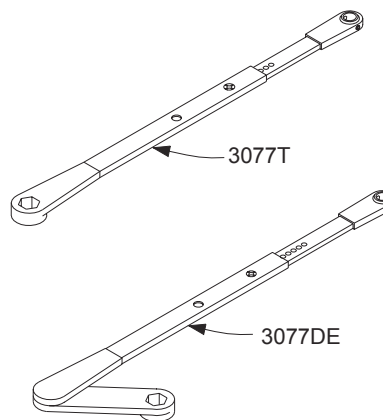

LCN 4040SE SERIES

Arm Assemblies

| | | |
|---------------|---|------|
| 4040SE-3077T | Standard Arm | F |
| | <i>Includes 4040SE-78, -82, -83H, -159 & -425</i> | |
| 4040SE-3077DE | Double Egress Arm | F, H |
| | <i>Includes 4040SE-78DE, -82, -83H, -159 & -425</i> | |

Individual Arm Parts

Individual arm parts for 4040SE-3077T & 4040SE-3077DE

| | | |
|-------------|---------------------------------------|------|
| 4040SE-61 | Shaft Spacer | F |
| 4040SE-78 | Arm & Tube | F |
| | <i>Includes 4040SE-159</i> | |
| 4040SE-78DE | Main Arm & Tube | F, H |
| | <i>Includes 4040SE-159</i> | |
| 4040SE-82 | Rod | F |
| | <i>Includes 4040SE-83H & -425</i> | |
| 4040SE-83H | H Arm Screw | F |
| 4040SE-159 | Arm Screw | F |
| 4040SE-425 | Roller Locking Screw | F |
| 4040SE-3034 | Track Roller | |

Please specify finish (F), size (S), hand (H), & voltage (V) where indicated. See the latest edition of the LCN Catalog for part descriptions and specifications on many of the items shown above. List prices for items shown above can be located in the current LCN Price List.