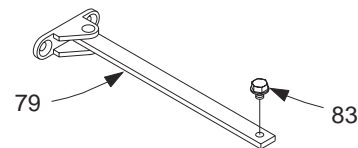

LCN 4020 SERIES

Complete Arm Assemblies

4020-3077	Regular Arm <i>Includes 4020-77, -79, -83, & -159</i>	F
4020-3077L	Long Arm <i>Includes 4020-77, -79LR -83, & -159</i>	F

Individual Arm Parts

Individual arm parts for 4020-3077, & -3077L

4020-77	Main Arm & Forearm <i>Includes 4020-159</i>	F
4020-79	Rod & Shoe <i>Includes 4020-83 / Length is 8 3/8" (213 mm)</i>	F
4020-79LR	Long Rod & Shoe <i>Includes 4020-83 / Length is 12 3/8" (314 mm)</i>	F
4020-83	Arm Screw	F
4020-159	Arm Screw	F

Please specify finish (**F**), size (**S**), hand (**H**), & voltage (**V**) where indicated. See the latest edition of the LCN Catalog for part descriptions and specifications on many of the items shown above. List prices for items shown above can be located in the current LCN Price List.