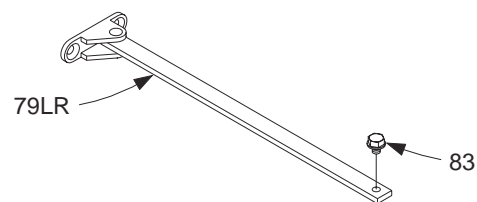

LCN 4020 SERIES

Complete Arm Assemblies

4020-3077	Regular Arm <i>Includes 4020-77, -79, -83, & -159</i>	F
4020-3077L	Long Arm <i>Includes 4020-77, -79LR -83, & -159</i>	F

Individual Arm Parts

Individual arm parts for 4020-3077, & -3077L

4020-77	Main Arm & Forearm <i>Includes 4020-159</i>	F
4020-79	Rod & Shoe <i>Includes 4020-83 / Length is 8 3/8" (213 mm)</i>	F
4020-79LR	Long Rod & Shoe <i>Includes 4020-83 / Length is 12 3/8" (314 mm)</i>	F
4020-83	Arm Screw	F
4020-159	Arm Screw	F

Please specify finish (**F**), size (**S**), hand (**H**), & voltage (**V**) where indicated. See the latest edition of the LCN Catalog for part descriptions and specifications on many of the items shown above. List prices for items shown above can be located in the current LCN Price List.