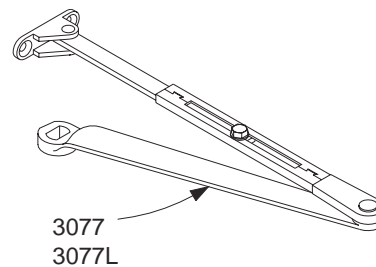

LCN 4020 SERIES

Complete Arm Assemblies

4020-3077	Regular Arm <i>Includes 4020-77, -79, -83, & -159</i>	F
4020-3077L	Long Arm <i>Includes 4020-77, -79LR -83, & -159</i>	F

Individual Arm Parts

Individual arm parts for 4020-3077, & -3077L

4020-77	Main Arm & Forearm <i>Includes 4020-159</i>	F
4020-79	Rod & Shoe <i>Includes 4020-83 / Length is 8 3/8" (213 mm)</i>	F
4020-79LR	Long Rod & Shoe <i>Includes 4020-83 / Length is 12 3/8" (314 mm)</i>	F
4020-83	Arm Screw	F
4020-159	Arm Screw	F

Please specify finish (**F**), size (**S**), hand (**H**), & voltage (**V**) where indicated. See the latest edition of the LCN Catalog for part descriptions and specifications on many of the items shown above. List prices for items shown above can be located in the current LCN Price List.