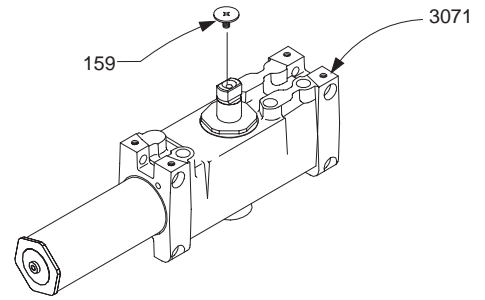

LCN 4010T SERIES "SMOOTHEE"

Cylinder Assemblies

4011(3-4)T-3071	Cylinder Assembly	F, S, H
	<i>Includes screw pack (SRT standard – please specify other)</i>	
	<i>Cylinder assembly is size specific (not adjustable)</i>	

Individual Cylinder Parts

Individual cylinder parts for 4010-3071

4010T-159	Arm Screw	F
-----------	-----------	---

Covers

4010T-72	Standard Cover	F
	<i>Includes 4010-31 (2)</i>	
4010T-72LL	Lead Lined Cover	F
	<i>Includes 4010-31 (2)</i>	
4010T-72MC	Metal Cover	F, H
	<i>Includes 4010-31 (2)</i>	

Individual Cover Parts

Individual cover parts for 4010T-72, -72LL, & -72MC

4010T-31	Cover Screw	F
----------	-------------	---

Please specify finish (**F**), size (**S**), hand (**H**), & voltage (**V**) where indicated. See the latest edition of the LCN Catalog for part descriptions and specifications on many of the items shown above. List prices for items shown above can be located in the current LCN Price List.