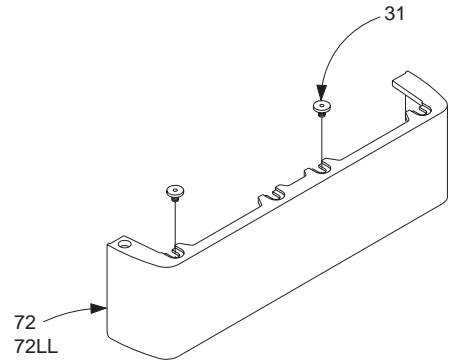

LCN 4010T SERIES "SMOOTHEE"

Cylinder Assemblies

4011(3-4)T-3071	Cylinder Assembly	F, S, H
	<i>Includes screw pack (SRT standard – please specify other)</i>	
	<i>Cylinder assembly is size specific (not adjustable)</i>	

Individual Cylinder Parts

Individual cylinder parts for 4010-3071

4010T-159	Arm Screw	F
-----------	-----------	---

Covers

4010T-72	Standard Cover	F
	<i>Includes 4010-31 (2)</i>	
4010T-72LL	Lead Lined Cover	F
	<i>Includes 4010-31 (2)</i>	
4010T-72MC	Metal Cover	F, H
	<i>Includes 4010-31 (2)</i>	

Individual Cover Parts

Individual cover parts for 4010T-72, -72LL, & -72MC

4010T-31	Cover Screw	F
----------	-------------	---

Please specify finish (**F**), size (**S**), hand (**H**), & voltage (**V**) where indicated. See the latest edition of the LCN Catalog for part descriptions and specifications on many of the items shown above. List prices for items shown above can be located in the current LCN Price List.