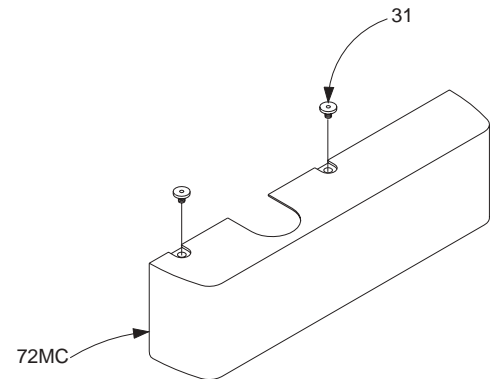

LCN 4010T SERIES "SMOOTHEE"

Cylinder Assemblies

4011(3-4)T-3071	Cylinder Assembly	F, S, H
	<i>Includes screw pack (SRT standard – please specify other)</i>	
	<i>Cylinder assembly is size specific (not adjustable)</i>	

Individual Cylinder Parts

Individual cylinder parts for 4010-3071

4010T-159	Arm Screw	F
-----------	-----------	---

Covers

4010T-72	Standard Cover	F
	<i>Includes 4010-31 (2)</i>	
4010T-72LL	Lead Lined Cover	F
	<i>Includes 4010-31 (2)</i>	
4010T-72MC	Metal Cover	F, H
	<i>Includes 4010-31 (2)</i>	

Individual Cover Parts

Individual cover parts for 4010T-72, -72LL, & -72MC

4010T-31	Cover Screw	F
----------	-------------	---

Please specify finish (**F**), size (**S**), hand (**H**), & voltage (**V**) where indicated. See the latest edition of the LCN Catalog for part descriptions and specifications on many of the items shown above. List prices for items shown above can be located in the current LCN Price List.