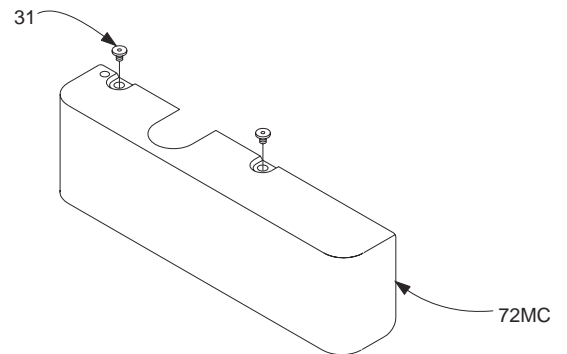

LCN 4000T SERIES

Cylinder Assemblies

4003(4)T-3071   Cylinder Assembly   F, S
Includes screw pack (WMS standard – please specify other)
Cylinder assembly is size specific (not adjustable)

Individual Cylinder Parts

Individual cylinder parts for 4003(4)T-3071

4000T-61   Shaft Spacer
4000T-159   Arm Screw   F

Covers

4000T-72   Standard Cover   F
Includes 4000T-31 (2), -163, & -164 (2)
4000T-72MC   Metal Cover   F, H
Includes 4000T-31 (2)

Individual Cover Parts

Individual cover parts for 4000T-72 & -72MC

4000T-31   Cover Screw   F
4000T-163   Arm Insert   F
4000T-164   Screw Insert   F

Please specify finish (F), size (S), hand (H), & voltage (V) where indicated. See the latest edition of the LCN Catalog for part descriptions and specifications on many of the items shown above. List prices for items shown above can be located in the current LCN Price List.