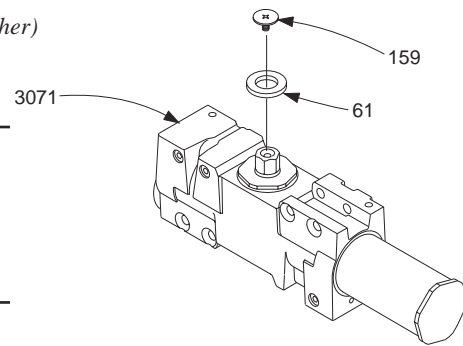

## Cylinder Assemblies

4003(4)T-3071      Cylinder Assembly      F, S  
*Includes screw pack (WMS standard – please specify other)*  
*Cylinder assembly is size specific (not adjustable)*

## Individual Cylinder Parts

Individual cylinder parts for 4003(4)T-3071

4000T-61      Shaft Spacer  
 4000T-159      Arm Screw      F

## Individual Cover Parts

Individual cover parts for 4000T-72 & -72MC

4000T-31      Cover Screw      F  
 4000T-163      Arm Insert      F  
 4000T-164      Screw Insert      F

Please specify finish (F), size (S), hand (H), & voltage (V) where indicated. See the latest edition of the LCN Catalog for part descriptions and specifications on many of the items shown above. List prices for items shown above can be located in the current LCN Price List.