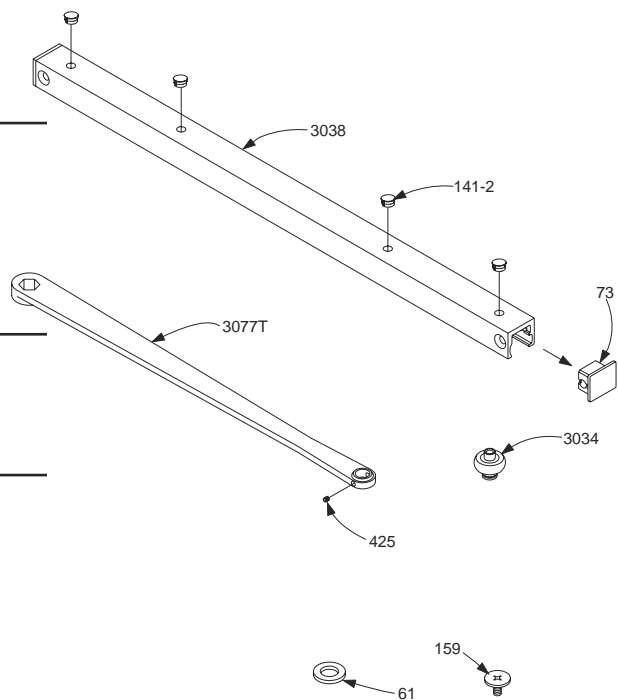

LCN4000T SERIES

Complete Track Assemblies

4000T-3038 Standard Track F
Includes 4000T-73 (2), & -141-2 (4)

Individual Track Parts

Individual track parts for 4000T-3038
4000T-73 End Cap
4000T-141-2 Track Plug F
4000T-3034 Track Roller

Complete Arm Assemblies

4000T-3077T Standard Arm F
Includes 4000T-159, & -425

Individual Arm Parts

Individual arm parts for 4000T-3077T
4000T-61 Shaft Spacer
4000T-159 Arm Screw F
4000T-425 Roller Locking Screw
4000T-3034 Track Roller

Please specify finish (F), size (S), hand (H), & voltage (V) where indicated. See the latest edition of the LCN Catalog for part descriptions and specifications on many of the items shown above. List prices for items shown above can be located in the current LCN Price List.