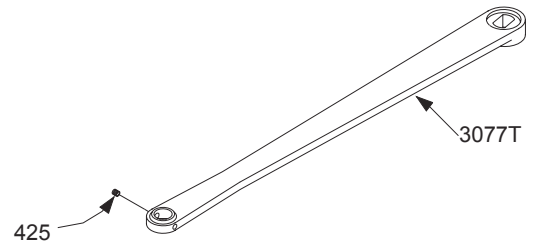

Cylinder Assemblies

3131(2-3)-3071	Cylinder Assembly	F, S, H
	<i>Includes cylinder mounting/finish plate & screw pack</i>	
	<i>(WMS standard – please specify other)</i>	
	<i>Cylinder assembly is size specific (not adjustable)</i>	

Individual Cylinder Parts

Individual cylinder parts for 3130-3071		
3130-2	Mounting/Finish Plate	F, S, H
3130-159	Arm Screw	F

Complete Arm Assemblies

3130-3077T	Standard Arm	F, H
	<i>Includes 3130-159 & -425</i>	

Individual Arm Parts

Individual arm parts for 3130-3077T		
3130-159	Arm Screw	F
3130-425	Roller Locking Screw	F
3130-3034	Track Roller	

Complete Track Assemblies

3130-3038	Standard Track	F
3130-3038B	Standard Track w/Bumper	F
	<i>Includes 3130-169</i>	
3130-3038H	Standard Track w/Hold-Open	F
	<i>Includes 3130 -3054</i>	
3130-3038HB	Standard Track w/HO & Bump	F
	<i>Includes 3130 -169, & -3054</i>	

Individual Track Parts

Individual track parts for 3130-3038, -3038B, 3038H, & -3038HB		
3130-169	Bumper Assembly	
	<i>Includes post & mounting screws</i>	
3130-3034	Track Roller	
3130-3054	Hold-Open Spring Clip	
	<i>Includes mounting screws</i>	