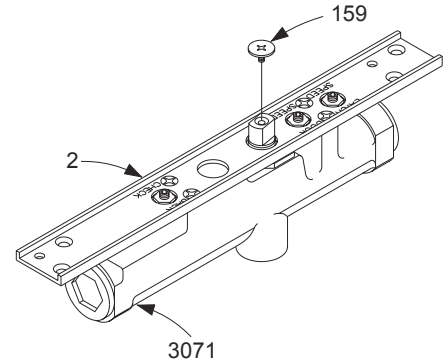

Cylinder Assemblies

3131(2-3)-3071	Cylinder Assembly	F, S, H
	<i>Includes cylinder mounting/finish plate & screw pack</i>	
	<i>(WMS standard – please specify other)</i>	
	<i>Cylinder assembly is size specific (not adjustable)</i>	

Individual Cylinder Parts

Individual cylinder parts for 3130-3071		
3130-2	Mounting/Finish Plate	F, S, H
3130-159	Arm Screw	F

Complete Arm Assemblies

3130-3077T	Standard Arm	F, H
	<i>Includes 3130-159 & -425</i>	

Individual Arm Parts

Individual arm parts for 3130-3077T		
3130-159	Arm Screw	F
3130-425	Roller Locking Screw	F
3130-3034	Track Roller	

Complete Track Assemblies

3130-3038	Standard Track	F
3130-3038B	Standard Track w/Bumper	F
	<i>Includes 3130-169</i>	
3130-3038H	Standard Track w/Hold-Open	F
	<i>Includes 3130 -3054</i>	
3130-3038HB	Standard Track w/HO & Bump	F
	<i>Includes 3130 -169, & -3054</i>	

Individual Track Parts

Individual track parts for 3130-3038, -3038B, 3038H, & -3038HB		
3130-169	Bumper Assembly	
	<i>Includes post & mounting screws</i>	
3130-3034	Track Roller	
3130-3054	Hold-Open Spring Clip	
	<i>Includes mounting screws</i>	