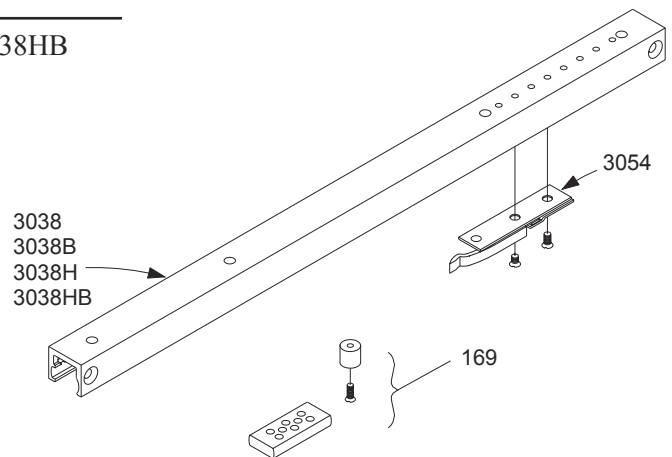

Individual Cylinder Parts

Individual cylinder parts for 3130-3071		
3130-2	Mounting/Finish Plate	F, S, H
3130-159	Arm Screw	F

Complete Arm Assemblies

3130-3077T	Standard Arm	F, H
	<i>Includes 3130-159 & -425</i>	

Individual Arm Parts

Individual arm parts for 3130-3077T		
3130-159	Arm Screw	F
3130-425	Roller Locking Screw	F
3130-3034	Track Roller	

Complete Track Assemblies

3130-3038	Standard Track	F
3130-3038B	Standard Track w/Bumper	F
	<i>Includes 3130-169</i>	
3130-3038H	Standard Track w/Hold-Open	F
	<i>Includes 3130 -3054</i>	
3130-3038HB	Standard Track w/HO & Bump	F
	<i>Includes 3130 -169, & -3054</i>	

Individual Track Parts

Individual track parts for 3130-3038, -3038B, 3038H, & -3038HB		
3130-169	Bumper Assembly	
	<i>Includes post & mounting screws</i>	
3130-3034	Track Roller	
3130-3054	Hold-Open Spring Clip	
	<i>Includes mounting screws</i>	

Please specify finish (F), size (S), hand (H), & voltage (V) where indicated. See the latest edition of the LCN Catalog for part descriptions and specifications on many of the items shown above. List prices for items shown above can be located in the current LCN Price List.