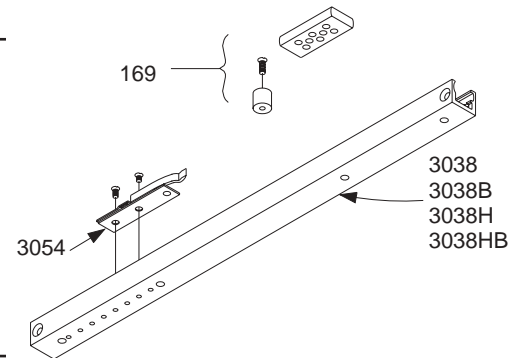

## Individual Arm Parts

Individual arm parts for 2010-3077T

2010-159 Arm Screw F  
2010-425 Roller Locking Screw  
2010-3034 Track Roller

## Complete Track Assemblies

2010-3038 Standard Track F  
2010-3038B Standard Track w/Bumper F  
Includes 2010-169  
2010-3038H Standard Track w/Hold-Open F  
Includes 2010-3054  
2010-3038HB Standard Track w/HO & Bump F  
Includes 2010-169, & -3054

## Individual Track Parts

Individual track parts for 2010-3038, -3038B, 3038H, & -3038HB

2010-169 Bumper Assembly  
Includes post & mounting screws  
2010-3034 Track Roller  
2010-3054 Hold-Open Spring Clip  
Includes mounting screws