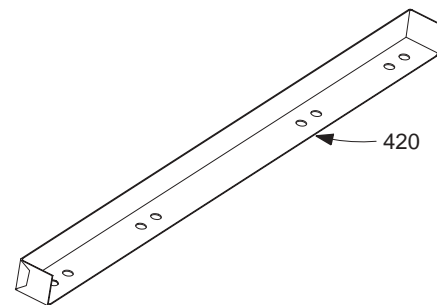

## Individual Arm Parts

Individual arm parts for 2010-3077T

2010-159 Arm Screw F  
2010-425 Roller Locking Screw  
2010-3034 Track Roller

## Complete Track Assemblies

2010-3038 Standard Track F  
2010-3038B Standard Track w/Bumper F  
Includes 2010-169  
2010-3038H Standard Track w/Hold-Open F  
Includes 2010-3054  
2010-3038HB Standard Track w/HO & Bump F  
Includes 2010-169, & -3054

## Individual Track Parts

Individual track parts for 2010-3038, -3038B, 3038H, & -3038HB

2010-169 Bumper Assembly  
Includes post & mounting screws  
2010-3034 Track Roller  
2010-3054 Hold-Open Spring Clip  
Includes mounting screws