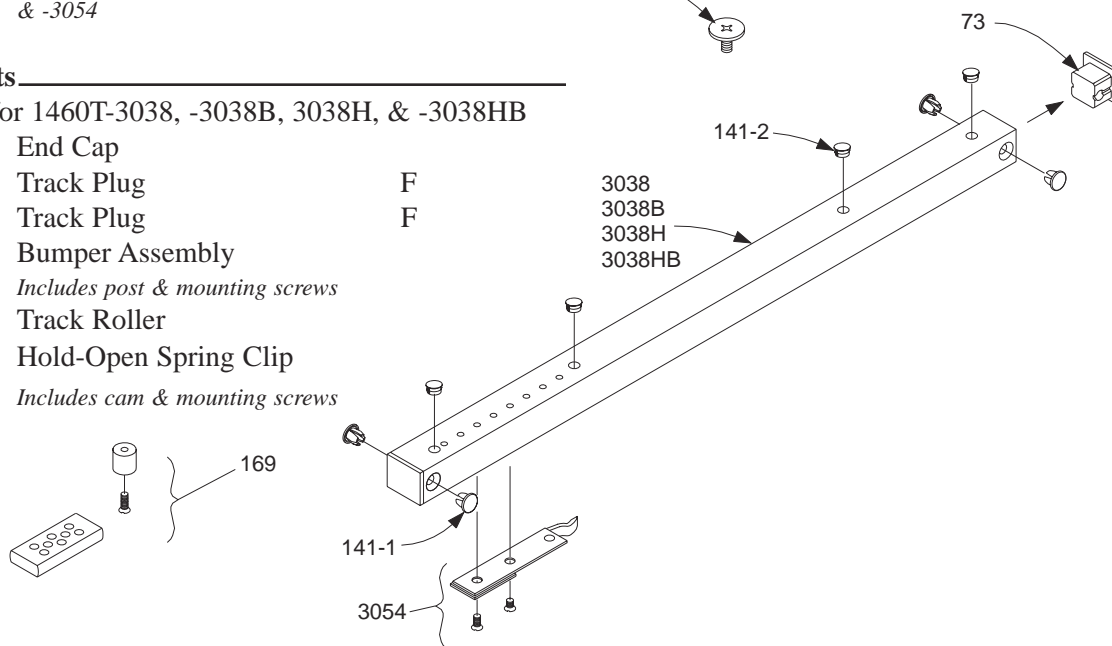

LCN1460T SERIES

Complete Arm Assemblies

1460T-3077T	Standard Arm	F
	<i>Includes 1460T-78, -82, -83H, -159 & -425</i>	

Individual Arm Parts

Individual arm parts for 1460T-3077T

1460T-78	Main Arm & Tube	F
	<i>Includes 1460T-159</i>	
1460T-82	Rod	F
	<i>Includes 1460T-83H, & -425</i>	
1460T-83H	Arm Set Screw	F
1460T-159	Arm Screw	F
1460T-425	Roller Locking Screw	
1460T-3034	Track Roller	

Complete Track Assemblies

1460T-3038	Standard Track	F
	<i>Includes 1460T-73 (2), -141-2 (4), & 141-1 (4)</i>	
1460T-3038B	Standard Track w/Bumper	F
	<i>Includes 1460T-73 (2), -141-2 (4), -141-1 (4), & -169</i>	
1460T-3038H	Standard Track w/Hold-Open	F
	<i>Includes 1460T-73 (2), -141-2 (4), -141-1 (4), & -3054</i>	
1460T-3038HB	Standard Track w/Bump & HO	F
	<i>Includes 1460T-73 (2), -141-2 (4), -141-1 (4), -169 & -3054</i>	

Individual Track Parts

Individual track parts for 1460T-3038, -3038B, 3038H, & -3038HB

1460T-73	End Cap	
1460T-141-1	Track Plug	F
1460T-141-2	Track Plug	F
1460T-169	Bumper Assembly	
	<i>Includes post & mounting screws</i>	
1460T-3034	Track Roller	
1460T-3054	Hold-Open Spring Clip	
	<i>Includes cam & mounting screws</i>	

Please specify finish (F), size (S), hand (H), & voltage (V) where indicated. See the latest edition of the LCN Catalog for part descriptions and specifications on many of the items shown above. List prices for items shown above can be located in the current LCN Price List.