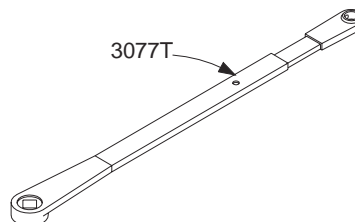

LCN1460T SERIES

Complete Arm Assemblies

1460T-3077T	Standard Arm	F
	<i>Includes 1460T-78, -82, -83H, -159 & -425</i>	

Individual Arm Parts

Individual arm parts for 1460T-3077T

1460T-78	Main Arm & Tube	F
	<i>Includes 1460T-159</i>	
1460T-82	Rod	F
	<i>Includes 1460T-83H, & -425</i>	
1460T-83H	Arm Set Screw	F
1460T-159	Arm Screw	F
1460T-425	Roller Locking Screw	
1460T-3034	Track Roller	

Complete Track Assemblies

1460T-3038	Standard Track	F
	<i>Includes 1460T-73 (2), -141-2 (4), & 141-1 (4)</i>	
1460T-3038B	Standard Track w/Bumper	F
	<i>Includes 1460T-73 (2), -141-2 (4), -141-1 (4), & -169</i>	
1460T-3038H	Standard Track w/Hold-Open	F
	<i>Includes 1460T-73 (2), -141-2 (4), -141-1 (4), & -3054</i>	
1460T-3038HB	Standard Track w/Bump & HO	F
	<i>Includes 1460T-73 (2), -141-2 (4), -141-1 (4), -169 & -3054</i>	

Individual Track Parts

Individual track parts for 1460T-3038, -3038B, 3038H, & -3038HB

1460T-73	End Cap	
1460T-141-1	Track Plug	F
1460T-141-2	Track Plug	F
1460T-169	Bumper Assembly	
	<i>Includes post & mounting screws</i>	
1460T-3034	Track Roller	
1460T-3054	Hold-Open Spring Clip	
	<i>Includes cam & mounting screws</i>	

Please specify finish (F), size (S), hand (H), & voltage (V) where indicated. See the latest edition of the LCN Catalog for part descriptions and specifications on many of the items shown above. List prices for items shown above can be located in the current LCN Price List.