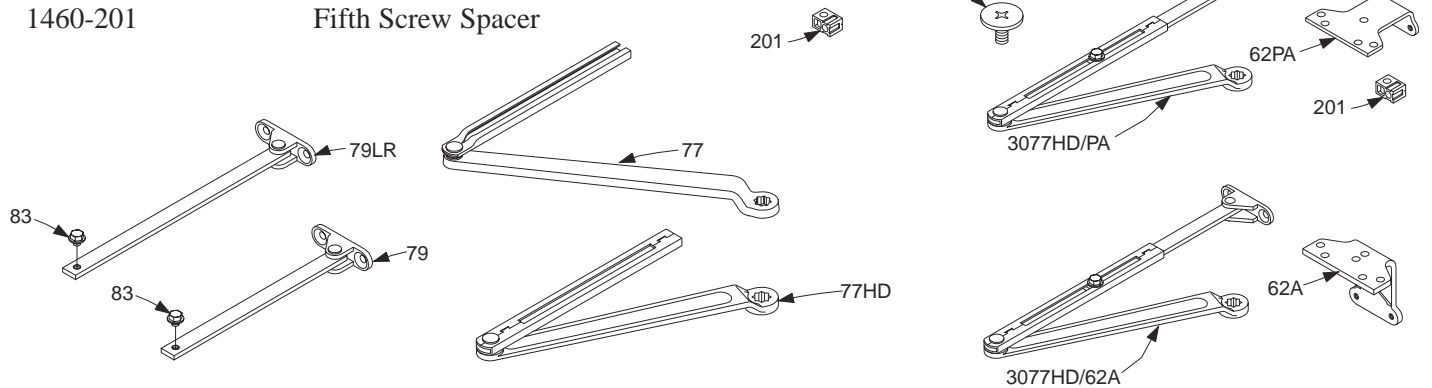

## Complete Arm Assemblies

1460-3077	Regular Arm	F
	<i>Includes 1460-77, -79, -83, &amp; -159</i>	
1460-3077/PA	Regular Arm w/PA	F
	<i>Includes 1460-62PA, -77, -79, -83, -159, &amp; -201</i>	
1460-3077/62A	Regular Arm w/62A Shoe	F
	<i>Includes 1460-62A, -77, -79, -83, &amp; -159</i>	
1460-3077L	Long Arm	F
	<i>Includes 1460-77, -79LR, -83, &amp; -159</i>	
1460-3077HD	Heavy-Duty Regular Arm	F
	<i>Includes 1460-77HD, -79, -83, &amp; -159</i>	
1460-3077HD/PA	Heavy-Duty Regular Arm w/PA	F
	<i>Includes 1460-62PA, -77HD, -79, -83, -159, &amp; -201</i>	
1460-3077HD/62A	Heavy-Duty Reg Arm w/62A	F
	<i>Includes 1460-62A, -77HD, -79, -83, &amp; -159</i>	
1460-3077HD/LG	Heavy-Duty Long Arm	F
	<i>Includes 1460-77HD, -79LR, -83, &amp; -159</i>	

## Individual Arm Parts

Individual arm parts for 1460-3077, -3077/PA, -3077/62A, -3077L, -3077HD, -3077HD/PA, -3077/62A, & -3077HD/LG

1460-62A	Auxiliary Parallel Arm Shoe	F
1460-62PA	Parallel Arm Shoe	F
	<i>Includes 1460-201</i>	
1460-77	Main Arm & Forearm	F
	<i>Includes 1460-159</i>	
1460-77HD	Heavy Duty Main Arm & Fore	F
	<i>Includes 1460-159</i>	
1460-79	Rod & Shoe	F
	<i>Includes 1460-83 / Length is 8 3/8" (213mm)</i>	
1460-79LR	Long Rod & Shoe	F
	<i>Includes 1460-83 / Length is 12 3/8" (314mm)</i>	
1460-83	Arm Screw	F
1460-159	Arm Screw	F
1460-201	Fifth Screw Spacer	

Please specify finish (F), size (S), hand (H), & voltage (V) where indicated. See the latest edition of the LCN Catalog for part descriptions and specifications on many of the items shown above. List prices for items shown above can be located in the current LCN Price List.