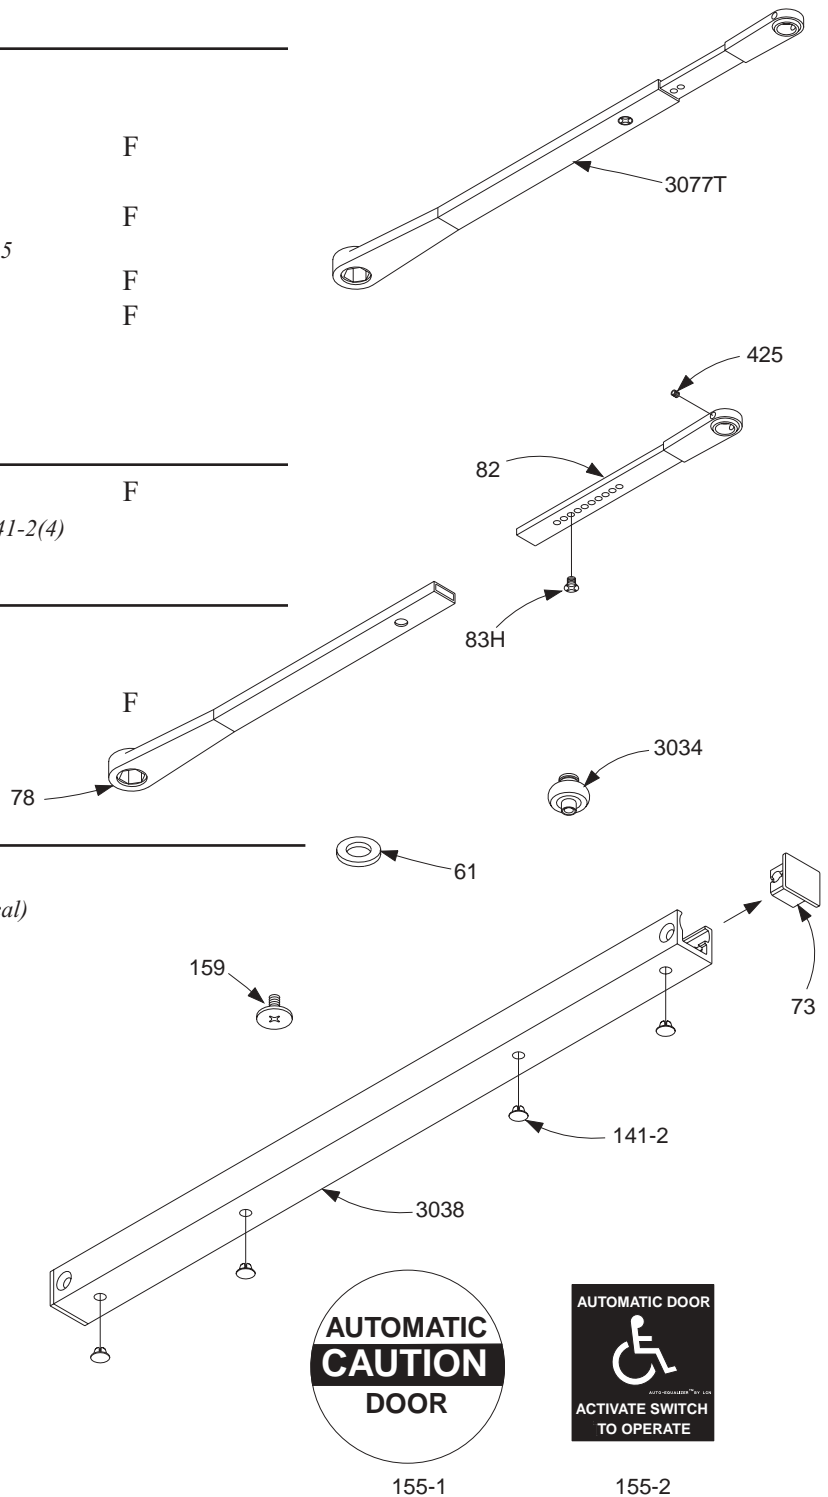

LCN 4810 SERIES "Auto-Equalizer"

Complete Arm Assemblies

4810-3077T	Standard Arm	F
	<i>Includes 4810-61, -78, -82, -83H, & -425</i>	

Individual Arm Parts

Individual arm parts for 4810-3077T		
4810-61	Shaft Spacer	
4810-78	Arm & Tube	F
	<i>Includes 4810-159</i>	
4810-82	Rod	F
	<i>Includes 4810-83H, & -425</i>	
4810-83H	H Arm Screw	F
4810-159	Arm Screw	F
4810-425	Roller Locking Screw	
4810-3034	Track Roller	

Complete Track Assemblies

4810-3038	Regular Track	F
	<i>Includes 4810-73(2) & -141-2(4)</i>	

Individual Track Parts

Individual track parts for 4810-3038		
4810-73	End Cap	
4810-141-2	Track Plug	
4810-3034	Track Roller	

Installations Accessories

4810-155-1	AE Door Decal <i>(Black/ Yellow Caution decal)</i>
4810-155-2	Door Decal <i>(Blue/White Switch decal)</i>

Please specify finish (F), size (S), hand (H), & voltage (V) where indicated. See the latest edition of the LCN Catalog for part descriptions and specifications on many of the items shown above. List prices for items shown above can be located in the current LCN Price List.