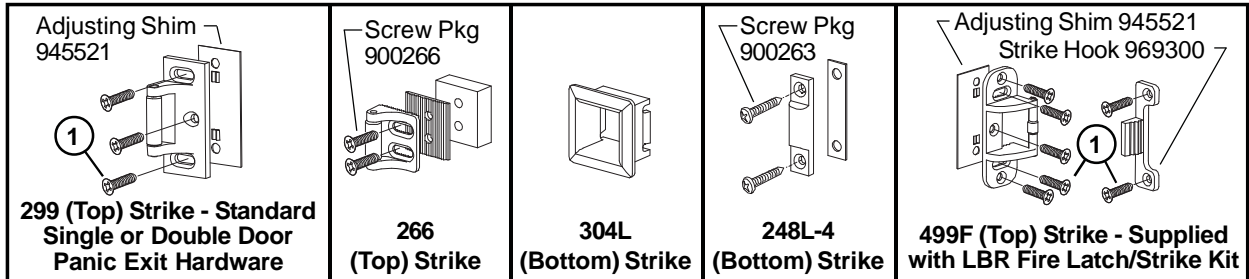

STANDARD STRIKES

- ① Metal Door Screw Package PKGSRV.1023 (Pkg of 10)
- Wood Door Screw 964291 (Qty of 1)