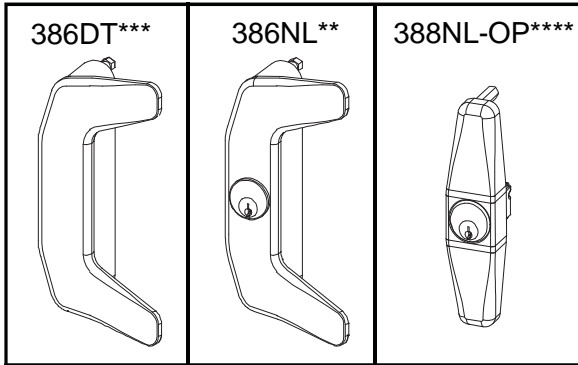

OUTSIDE TRIM FUNCTIONS

33A/35A SERIES FINISHES

U.S. Std Reference	BHMA Reference	Description
US3	605	Polished Brass
US4	606	Dull Brass
US10	612	Dull Bronze
US15	619	Satin Nickel
US26	625	Polished Chrome
US26D	626	Dull Chrome
US28	628	Anodized Alum. (Clear)
313AN	710	Anodized Alum. (313) Dark Bronze
315AN	711	Anodized Alum. (Black)

- * "BE" (Blank Escutcheon) no cylinder used - lever always active
- ** "NL" (Night Latch) rigid lever - key retracts latch bolt
- *** "DT" (Dummy Trim) rigid lever for pull operation
- **** "NL-OP" (Optional Pull) needs to be added

STANDARD STRIKES

- ① Metal Door Screw Package PKGSRV.1023 (Pkg of 10)
- Wood Door Screw 964291 (Qty of 1)

OPTIONAL STRIKES FOR PANIC EXIT HARDWARE