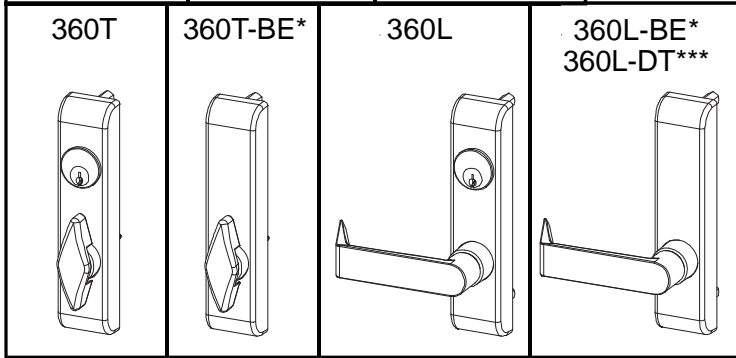

OUTSIDE TRIM FUNCTIONS

33A/35A SERIES FINISHES

U.S. Std Reference	BHMA Reference	Description
US3	605	Polished Brass
US4	606	Dull Brass
US10	612	Dull Bronze
US15	619	Satin Nickel
US26	625	Polished Chrome
US26D	626	Dull Chrome
US28	628	Anodized Alum. (Clear)
313AN	710	Anodized Alum. (313) Dark Bronze
315AN	711	Anodized Alum. (Black)

- * "BE" (Blank Escutcheon) no cylinder used - lever always active
- ** "NL" (Night Latch) rigid lever - key retracts latch bolt
- *** "DT" (Dummy Trim) rigid lever for pull operation
- **** "NL-OP" (Optional Pull) needs to be added