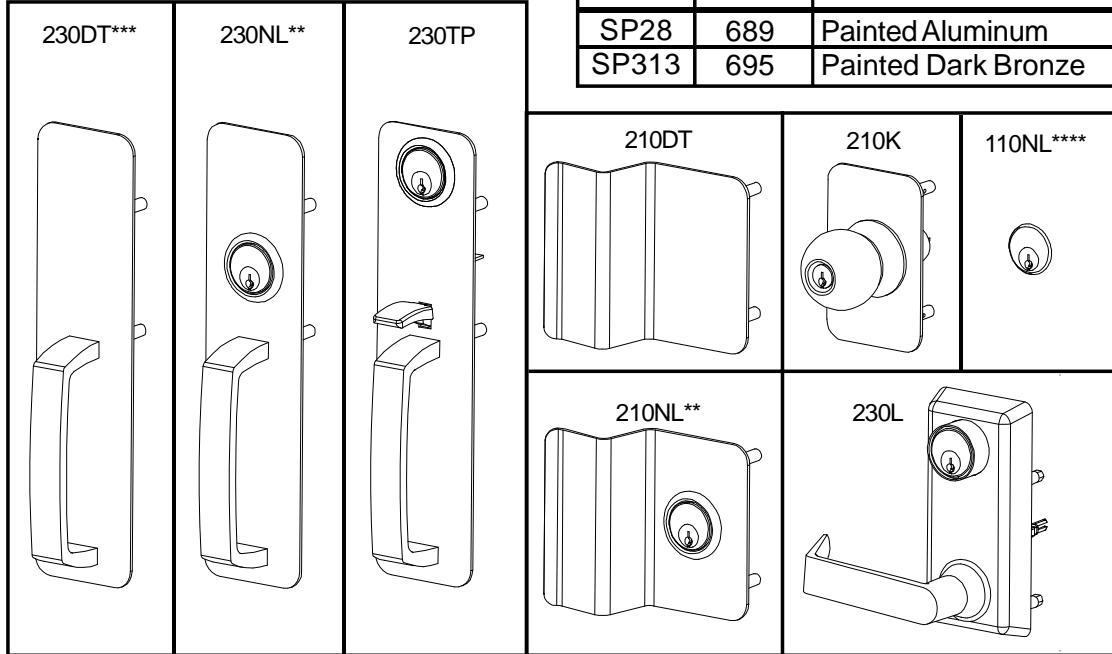

## 22 SERIES FINISHES

### OUTSIDE TRIM FUNCTIONS

U.S. Std Reference	BHMA Reference	Description
SP28	689	Painted Aluminum
SP313	695	Painted Dark Bronze

- \* "BE" (Blank Escutcheon) no cylinder used - lever always active
- \*\* "NL" (Night Latch) rigid lever - key retracts latch bolt
- \*\*\* "DT" (Dummy Trim) rigid lever for pull operation
- \*\*\*\* Optional Pull needs to be added