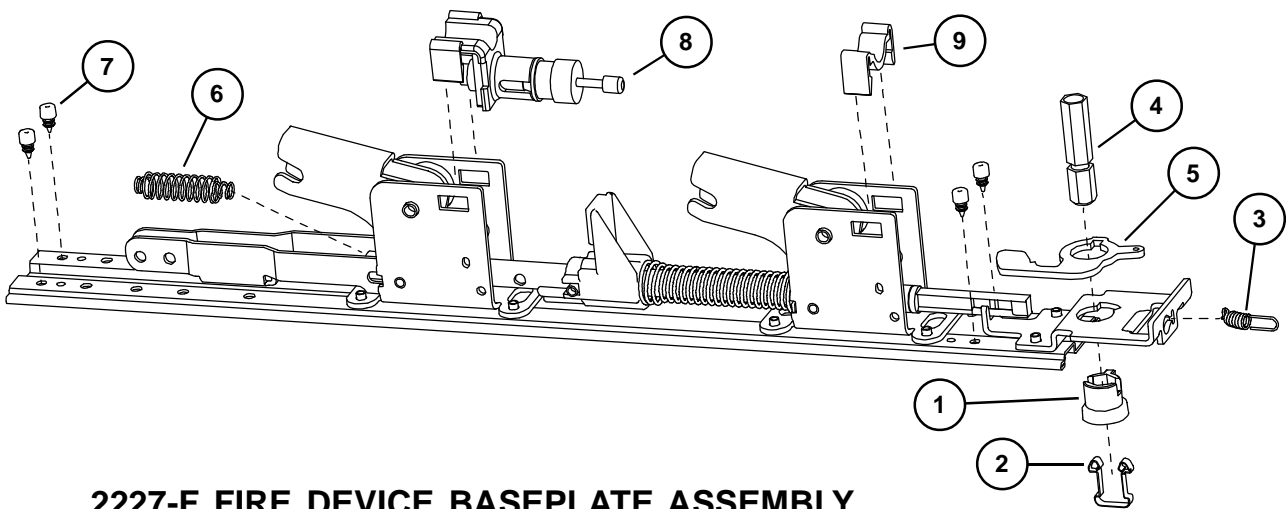

2227 PANIC DEVICE BASEPLATE ASSEMBLY

Item No.	Quantity	Part No.	Description	Finish
1	1	090043	Dogging adapter (Pkg of 2)	
2	1	090042	Dogging adapter spring (Pkg of 2)	
3	1	090041	Dogging spring (Pkg of 2)	
4	1	090040	Hex dogging shaft (Pkg of 2)	
5	1	090044	Dogging hook (Pkg of 2)	
6	1	090039	Latch return spring (Pkg of 10)	
7	4	090038	Rubber bumper (Pkg of 4)	
8	1	050491	Shock absorber	
9	1	090048	Baseplate Bearing Strip (Pkg of 2)	

2227-F FIRE DEVICE BASEPLATE ASSEMBLY

Item No.	Quantity	Part No.	Description	Finish
1	4	090038	Rubber bumper (Pkg of 4)	
2	1	090039	Baseplate Return Spring Pkg/10	